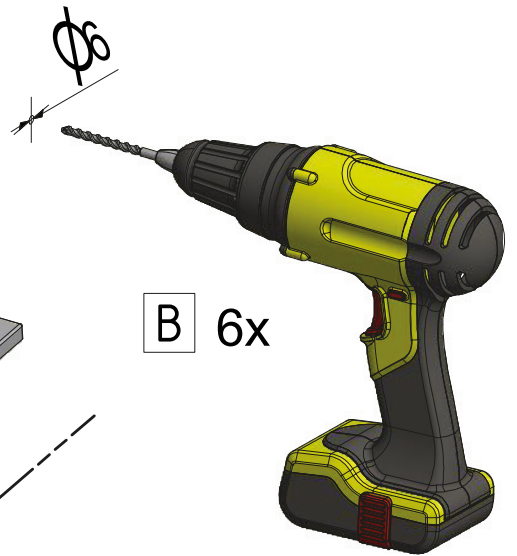

MI FX2	
TYPE	X (mm)
750	725-750
800	775-800
900	875-900
1000	975-1000
1100	1075-1100
1200	1175-1200

Next step in instructions is for left installation
(for right installation - proceed in a mirror image)

LEFT Installation

RIGHT Installation

(for right installation use 8.4 - Right)

(for right installation use 8.4 - Left)

AC

SILICONE

SILICONE
MIN 100mm

Roth Energy and Sanitary Systems