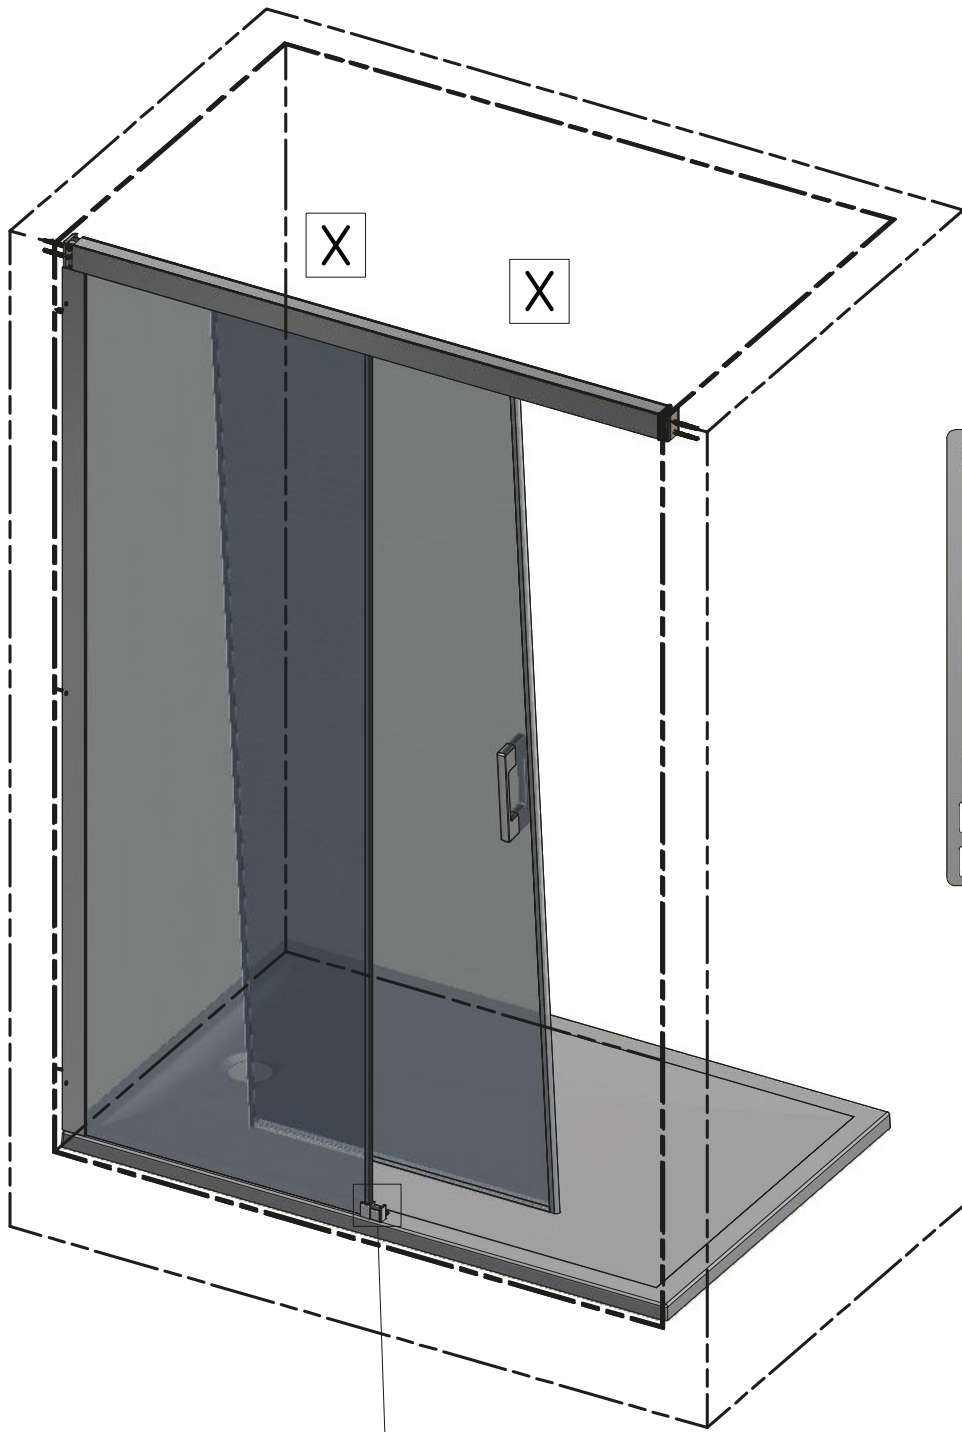

MI FX2	
TYPE	X (mm)
750	725-750
800	775-800
900	875-900
1000	975-1000
1100	1075-1100
1200	1175-1200

Next step in instructions is for left installation
(for right installation - proceed in a mirror image)

LEFT Installation

RIGHT Installation

(for right installation use 8.4 - Right)

(for right installation use 8.4 - Left)

AC

SILICONE

SILICONE
MIN 100mm

Roth Energy and Sanitary Systems