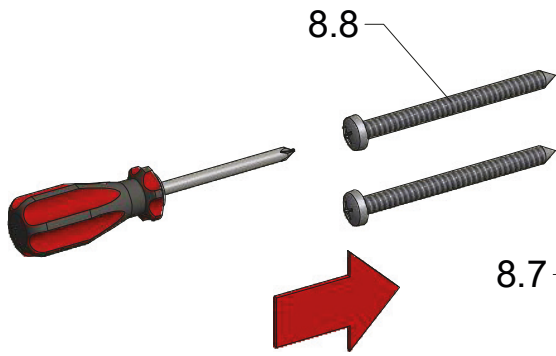

MI FX2	
TYPE	X (mm)
750	725-750
800	775-800
900	875-900
1000	975-1000
1100	1075-1100
1200	1175-1200

Next step in instructions is for left installation
(for right installation - proceed in a mirror image)

LEFT Installation

RIGHT Installation

(for right installation use 8.4 - Right)

(for right installation use 8.4 - Left)

AC

SILICONE

SILICONE
MIN 100mm

Roth Energy and Sanitary Systems