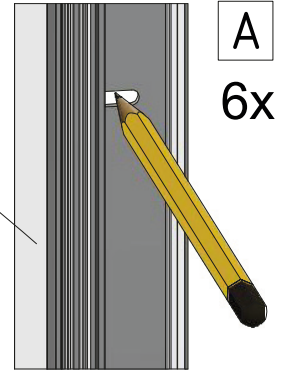

MI D2L / MI D2R + MI FX2

MI D2L/MI D2R		
TYPE	C (mm)	Y (mm)
1000	400	980-1020
1100	450	1080-1120
1200	500	1180-1220
1300	550	1280-1320
1400	600	1380-1420
1500	650	1480-1520
1600	700	1580-1620
1700	750	1680-1720
1800	800	1780-1820

MI FX2	
TYPE	X (mm)
750	725-750
800	775-800
900	875-900
1000	975-1000
1100	1075-1100
1200	1175-1200

Next step in instructions is for left installation
(for right installation - proceed in a mirror image)

LEFT Installation

RIGHT Installation

(for right installation use 8.4 - Right)

(for right installation use 8.4 - Left)

AC

SILICONE

SILICONE
MIN 100mm

Roth Energy and Sanitary Systems