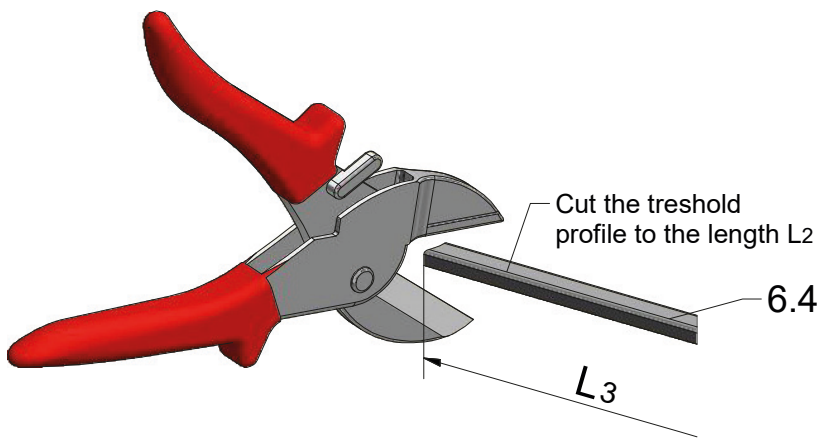

MI FX2	
TYPE	X (mm)
750	725-750
800	775-800
900	875-900
1000	975-1000
1100	1075-1100
1200	1175-1200

Next step in instructions is for left installation
(for right installation - proceed in a mirror image)

LEFT Installation

RIGHT Installation

(for right installation use 8.4 - Right)

(for right installation use 8.4 - Left)

AC

SILICONE

SILICONE
MIN 100mm

Roth Energy and Sanitary Systems