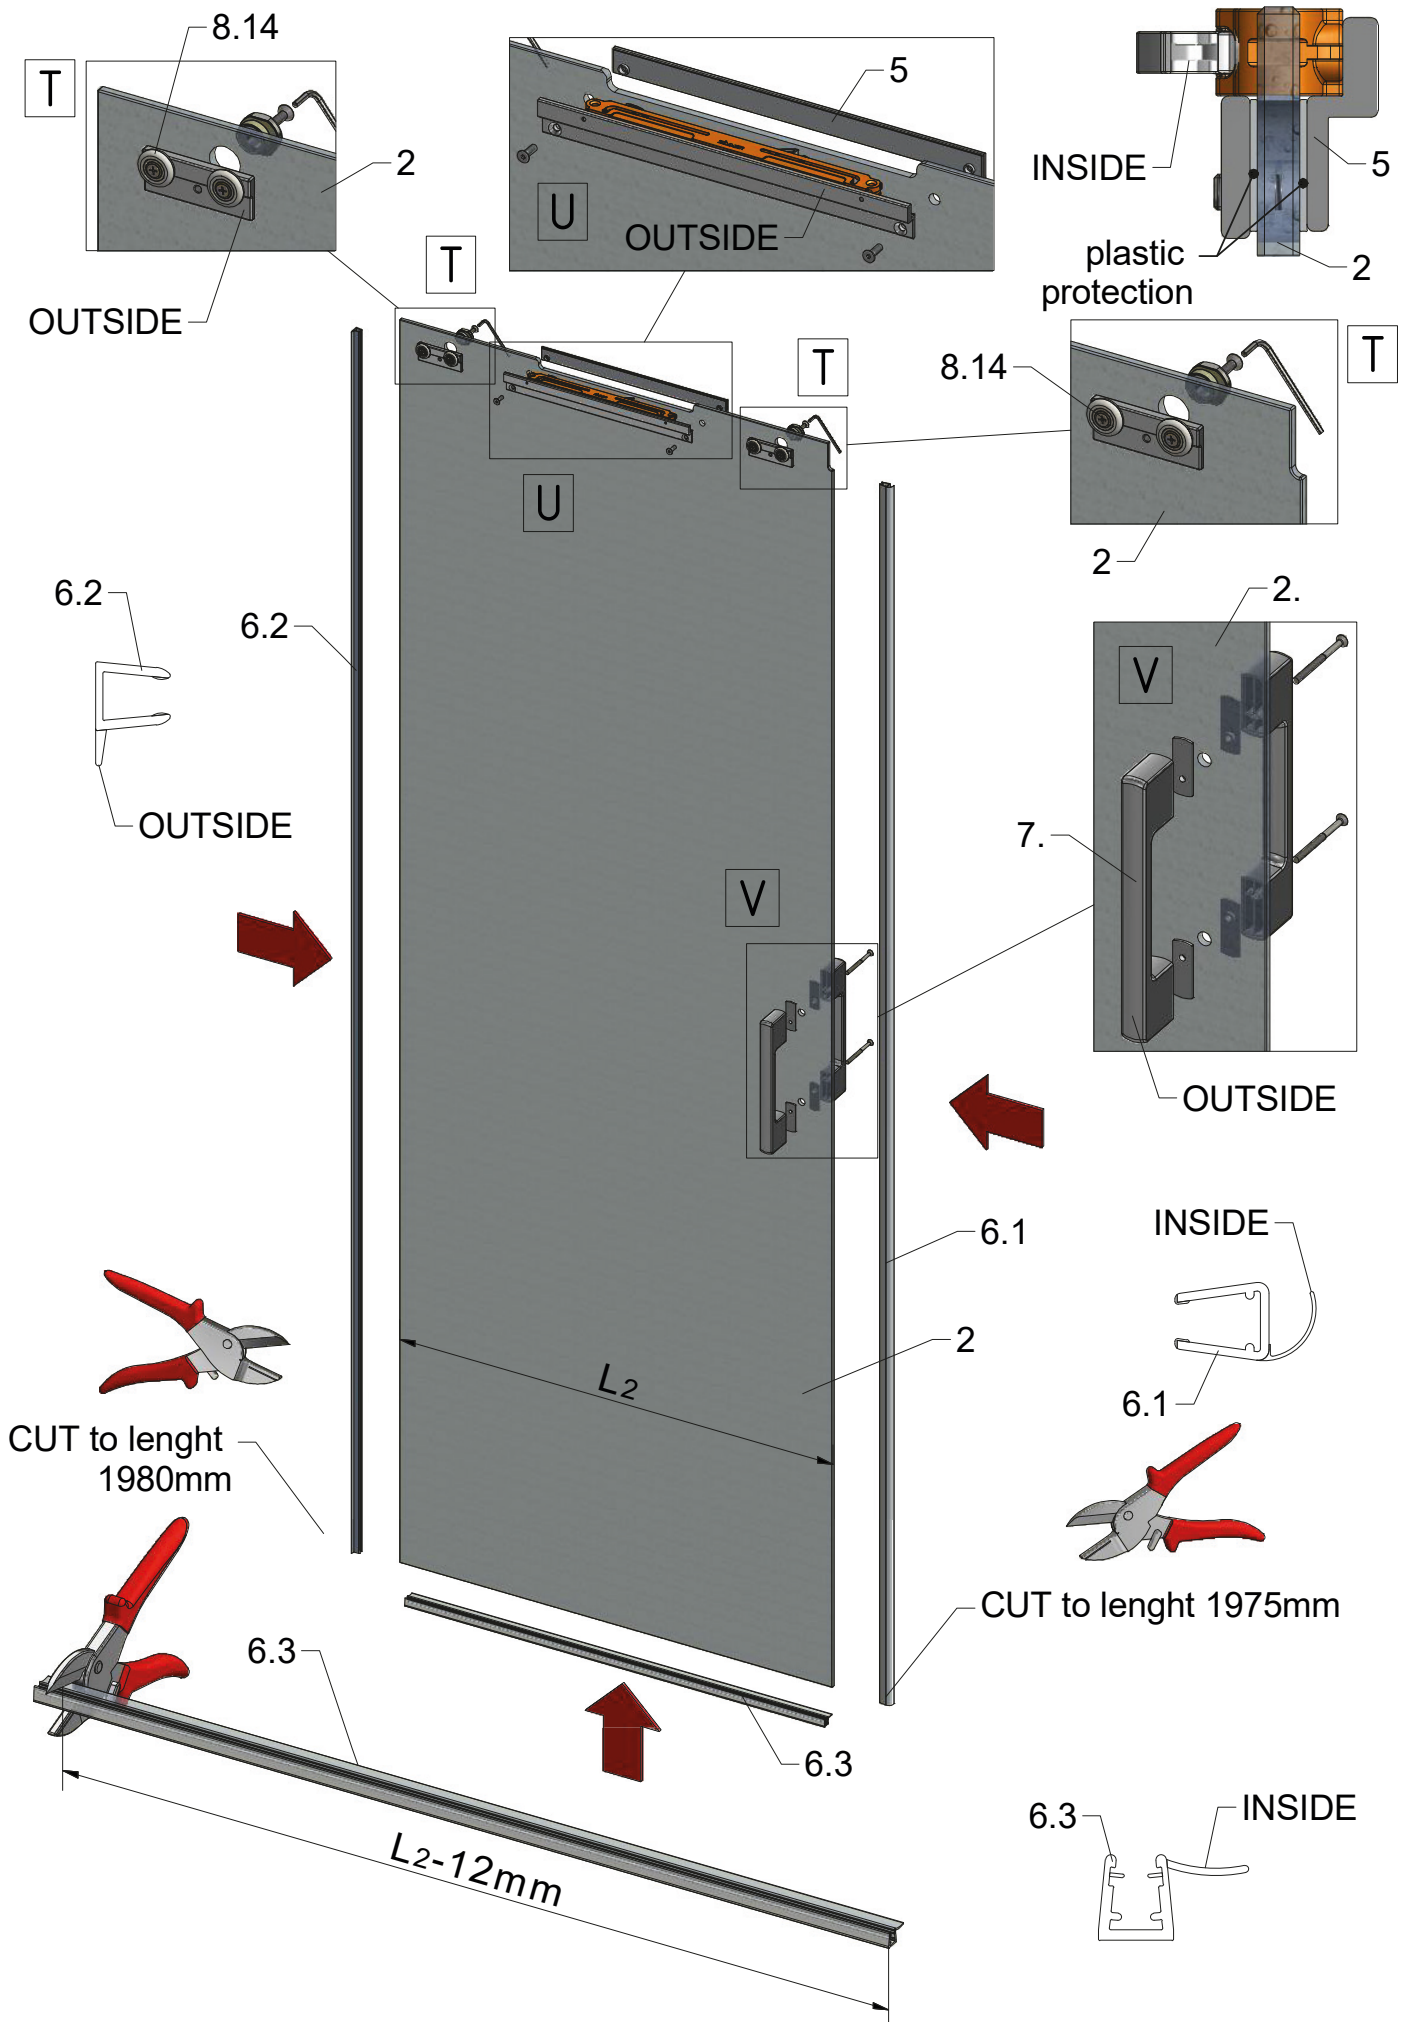

MI FX2	
TYPE	X (mm)
750	725-750
800	775-800
900	875-900
1000	975-1000
1100	1075-1100
1200	1175-1200

Next step in instructions is for left installation
(for right installation - proceed in a mirror image)

LEFT Installation

RIGHT Installation

(for right installation use 8.4 - Right)

(for right installation use 8.4 - Left)

AC

SILICONE

SILICONE
MIN 100mm

Roth Energy and Sanitary Systems