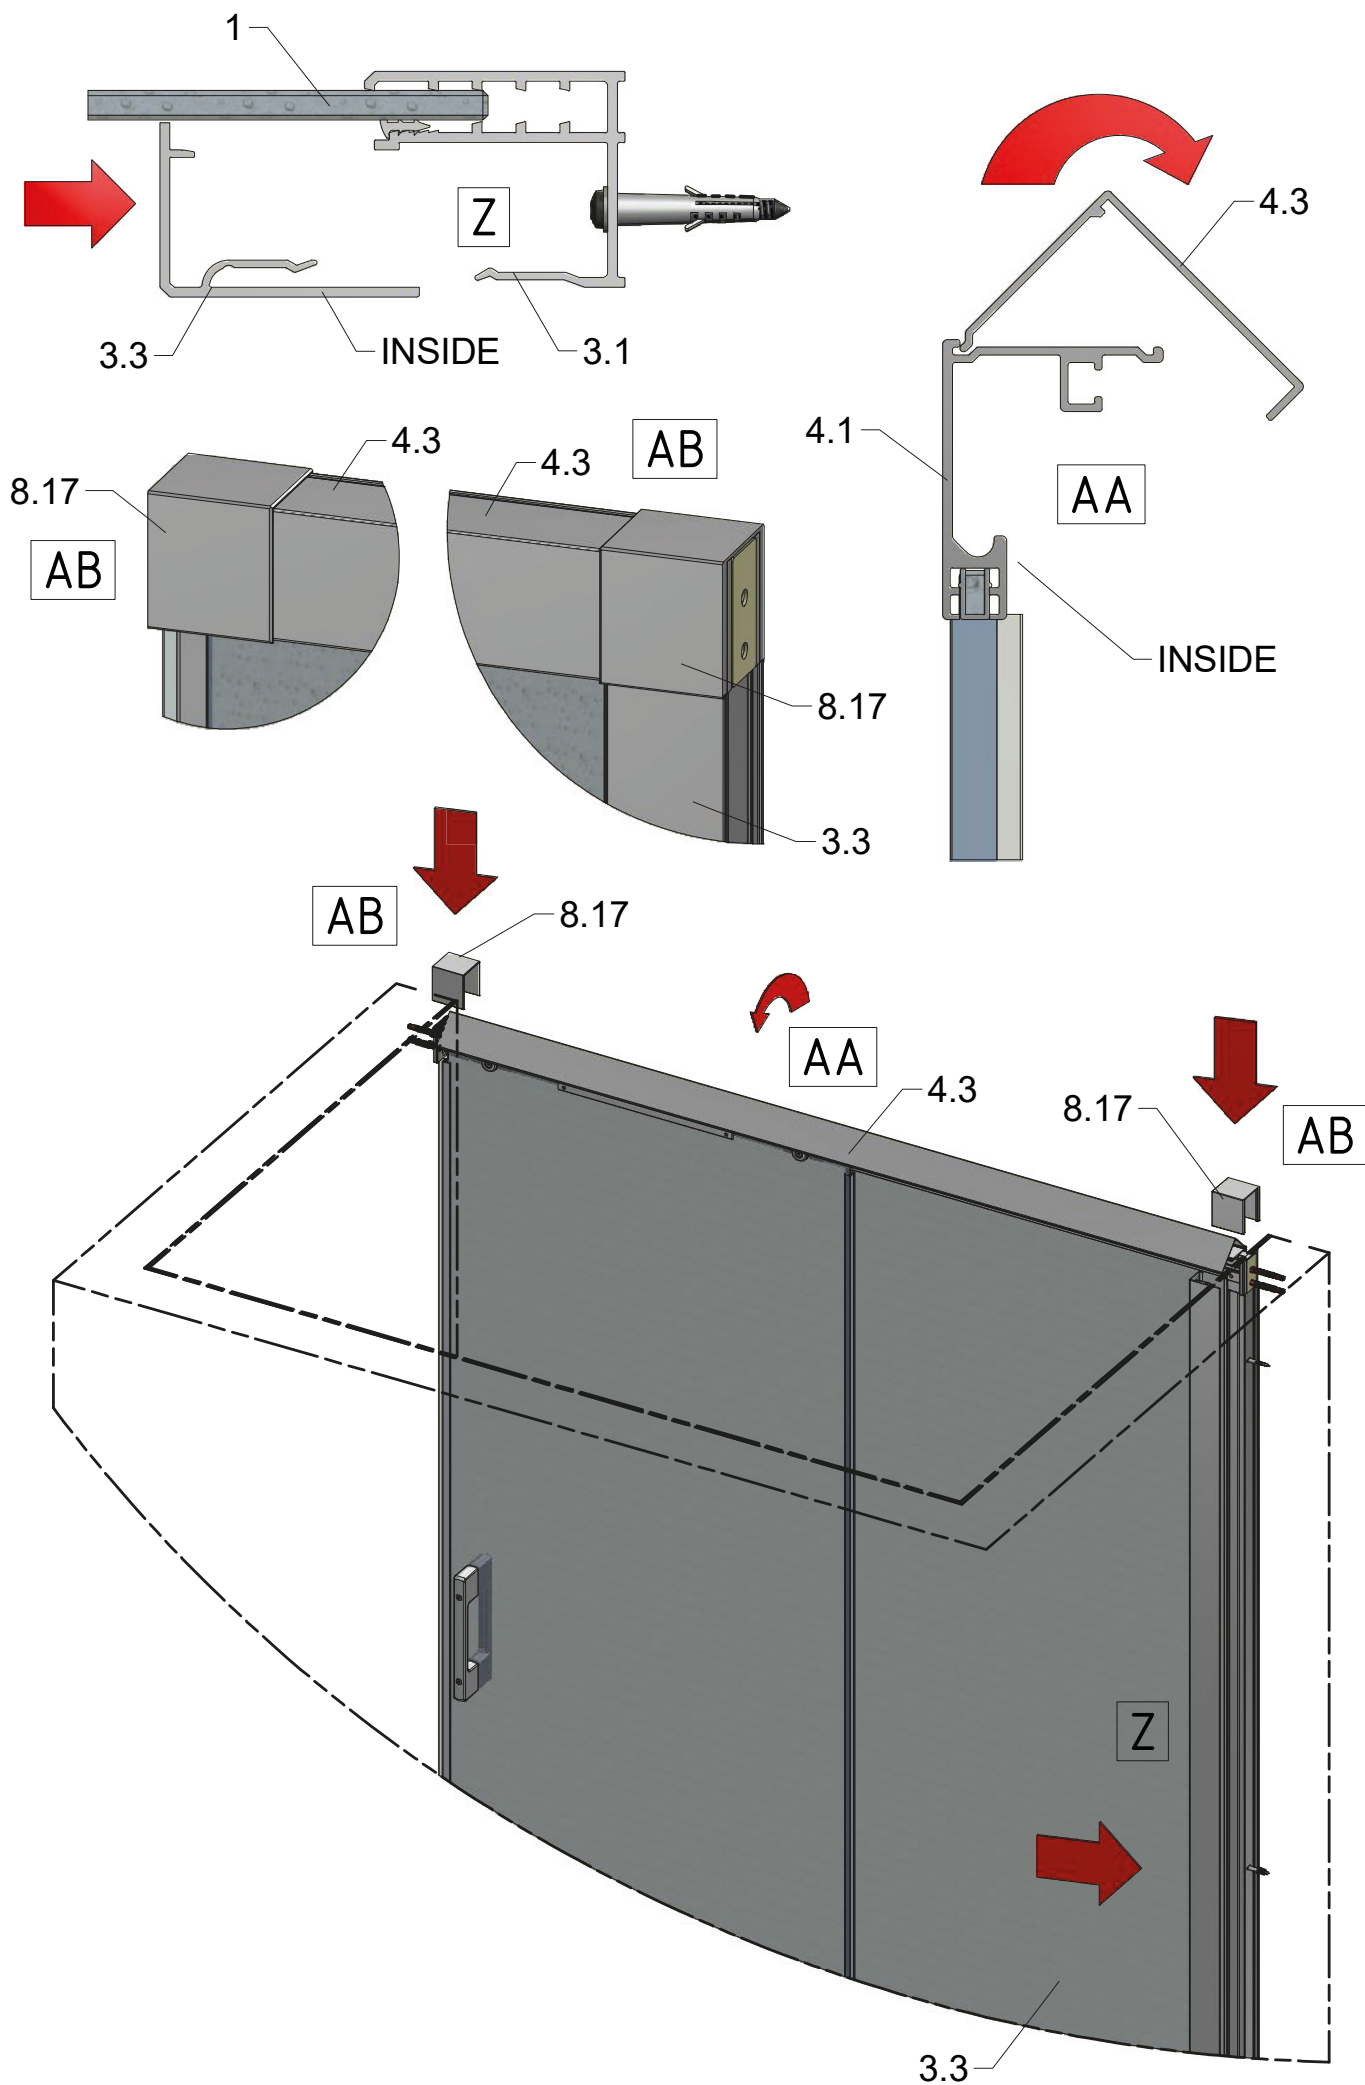

MI FX2	
TYPE	X (mm)
750	725-750
800	775-800
900	875-900
1000	975-1000
1100	1075-1100
1200	1175-1200

Next step in instructions is for left installation
(for right installation - proceed in a mirror image)

LEFT Installation

RIGHT Installation

(for right installation use 8.4 - Right)

(for right installation use 8.4 - Left)

AC

SILICONE

SILICONE
MIN 100mm

Roth Energy and Sanitary Systems