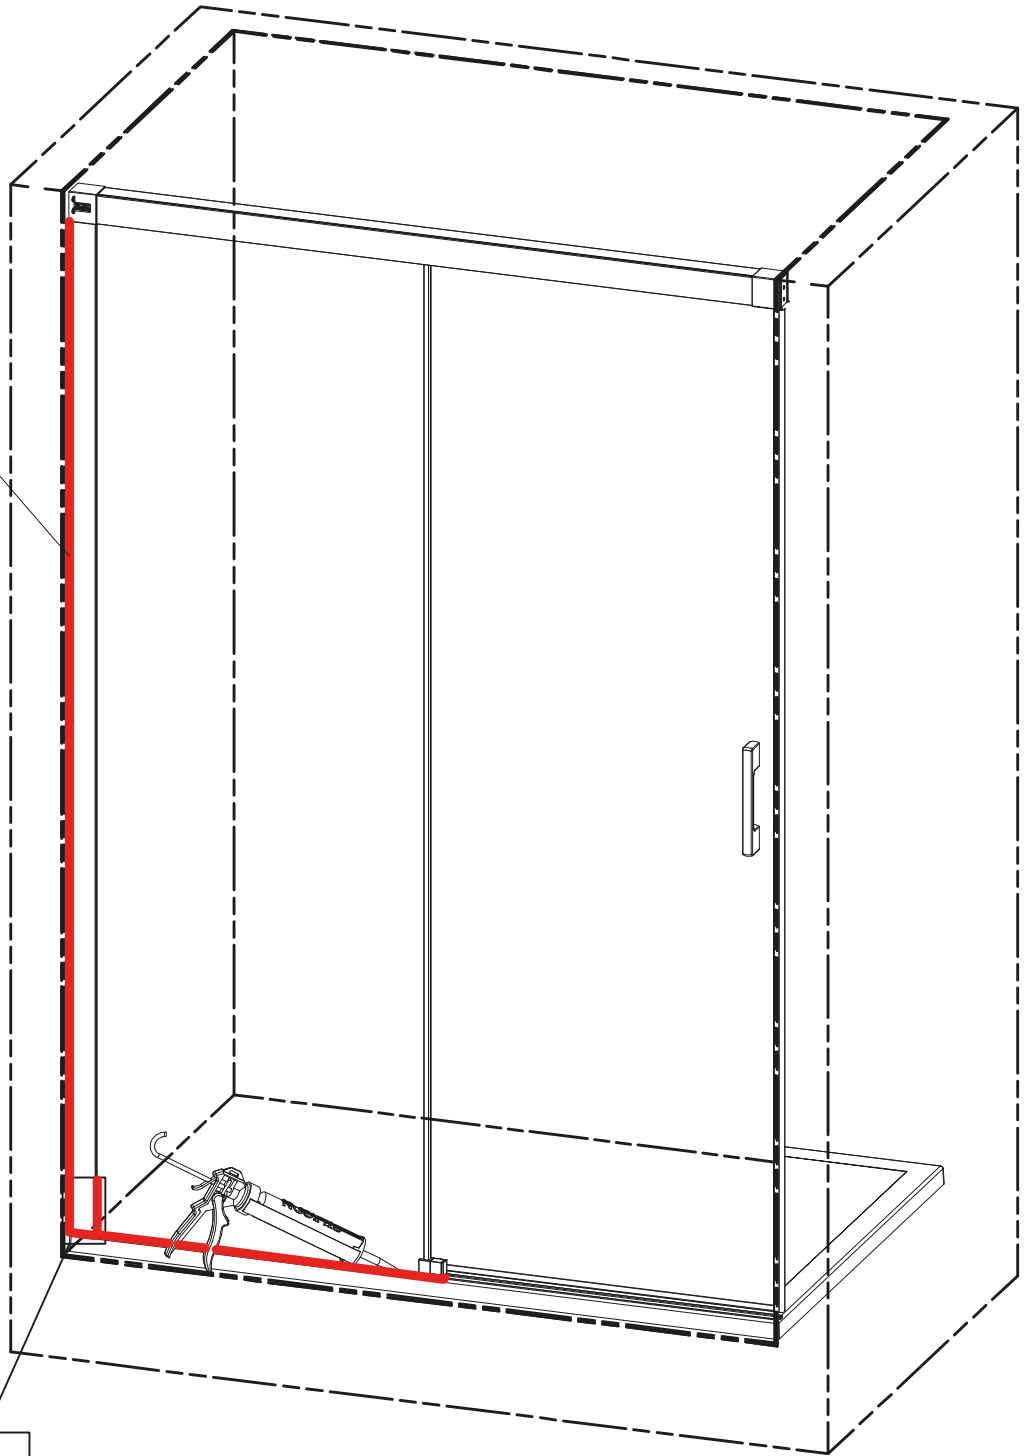

MI FX2	
TYPE	X (mm)
750	725-750
800	775-800
900	875-900
1000	975-1000
1100	1075-1100
1200	1175-1200

Next step in instructions is for left installation
(for right installation - proceed in a mirror image)

LEFT Installation

RIGHT Installation

(for right installation use 8.4 - Right)

(for right installation use 8.4 - Left)

AC

SILICONE

SILICONE
MIN 100mm

Roth Energy and Sanitary Systems