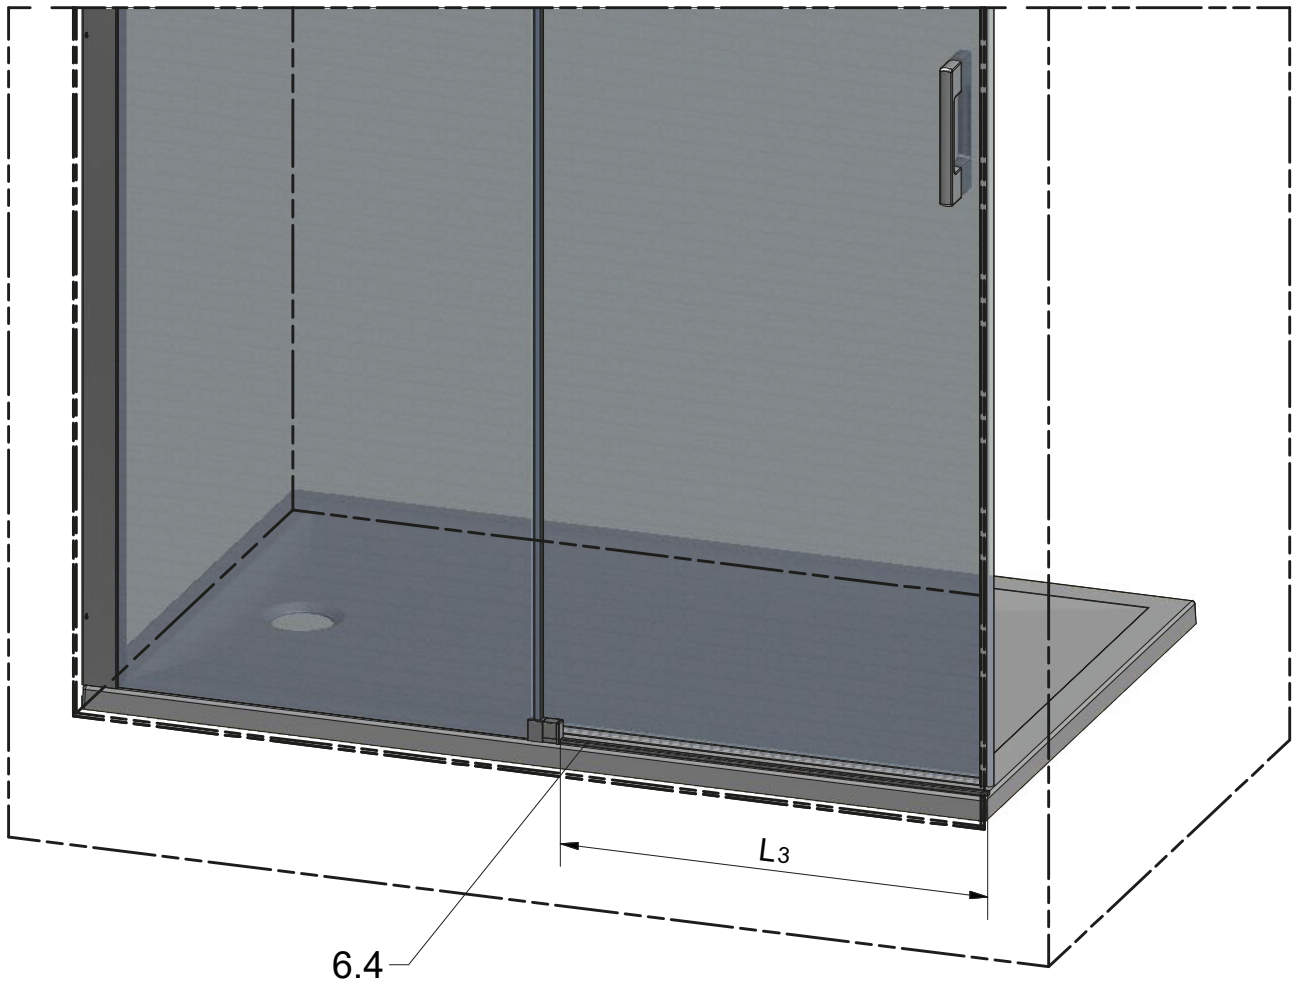

LEFT Installation

RIGHT Installation

(for right installation use 8.4 - Right)

(for right installation use 8.4 - Left)

AC

SILICONE

SILICONE
MIN 100mm

Roth Energy and Sanitary Systems