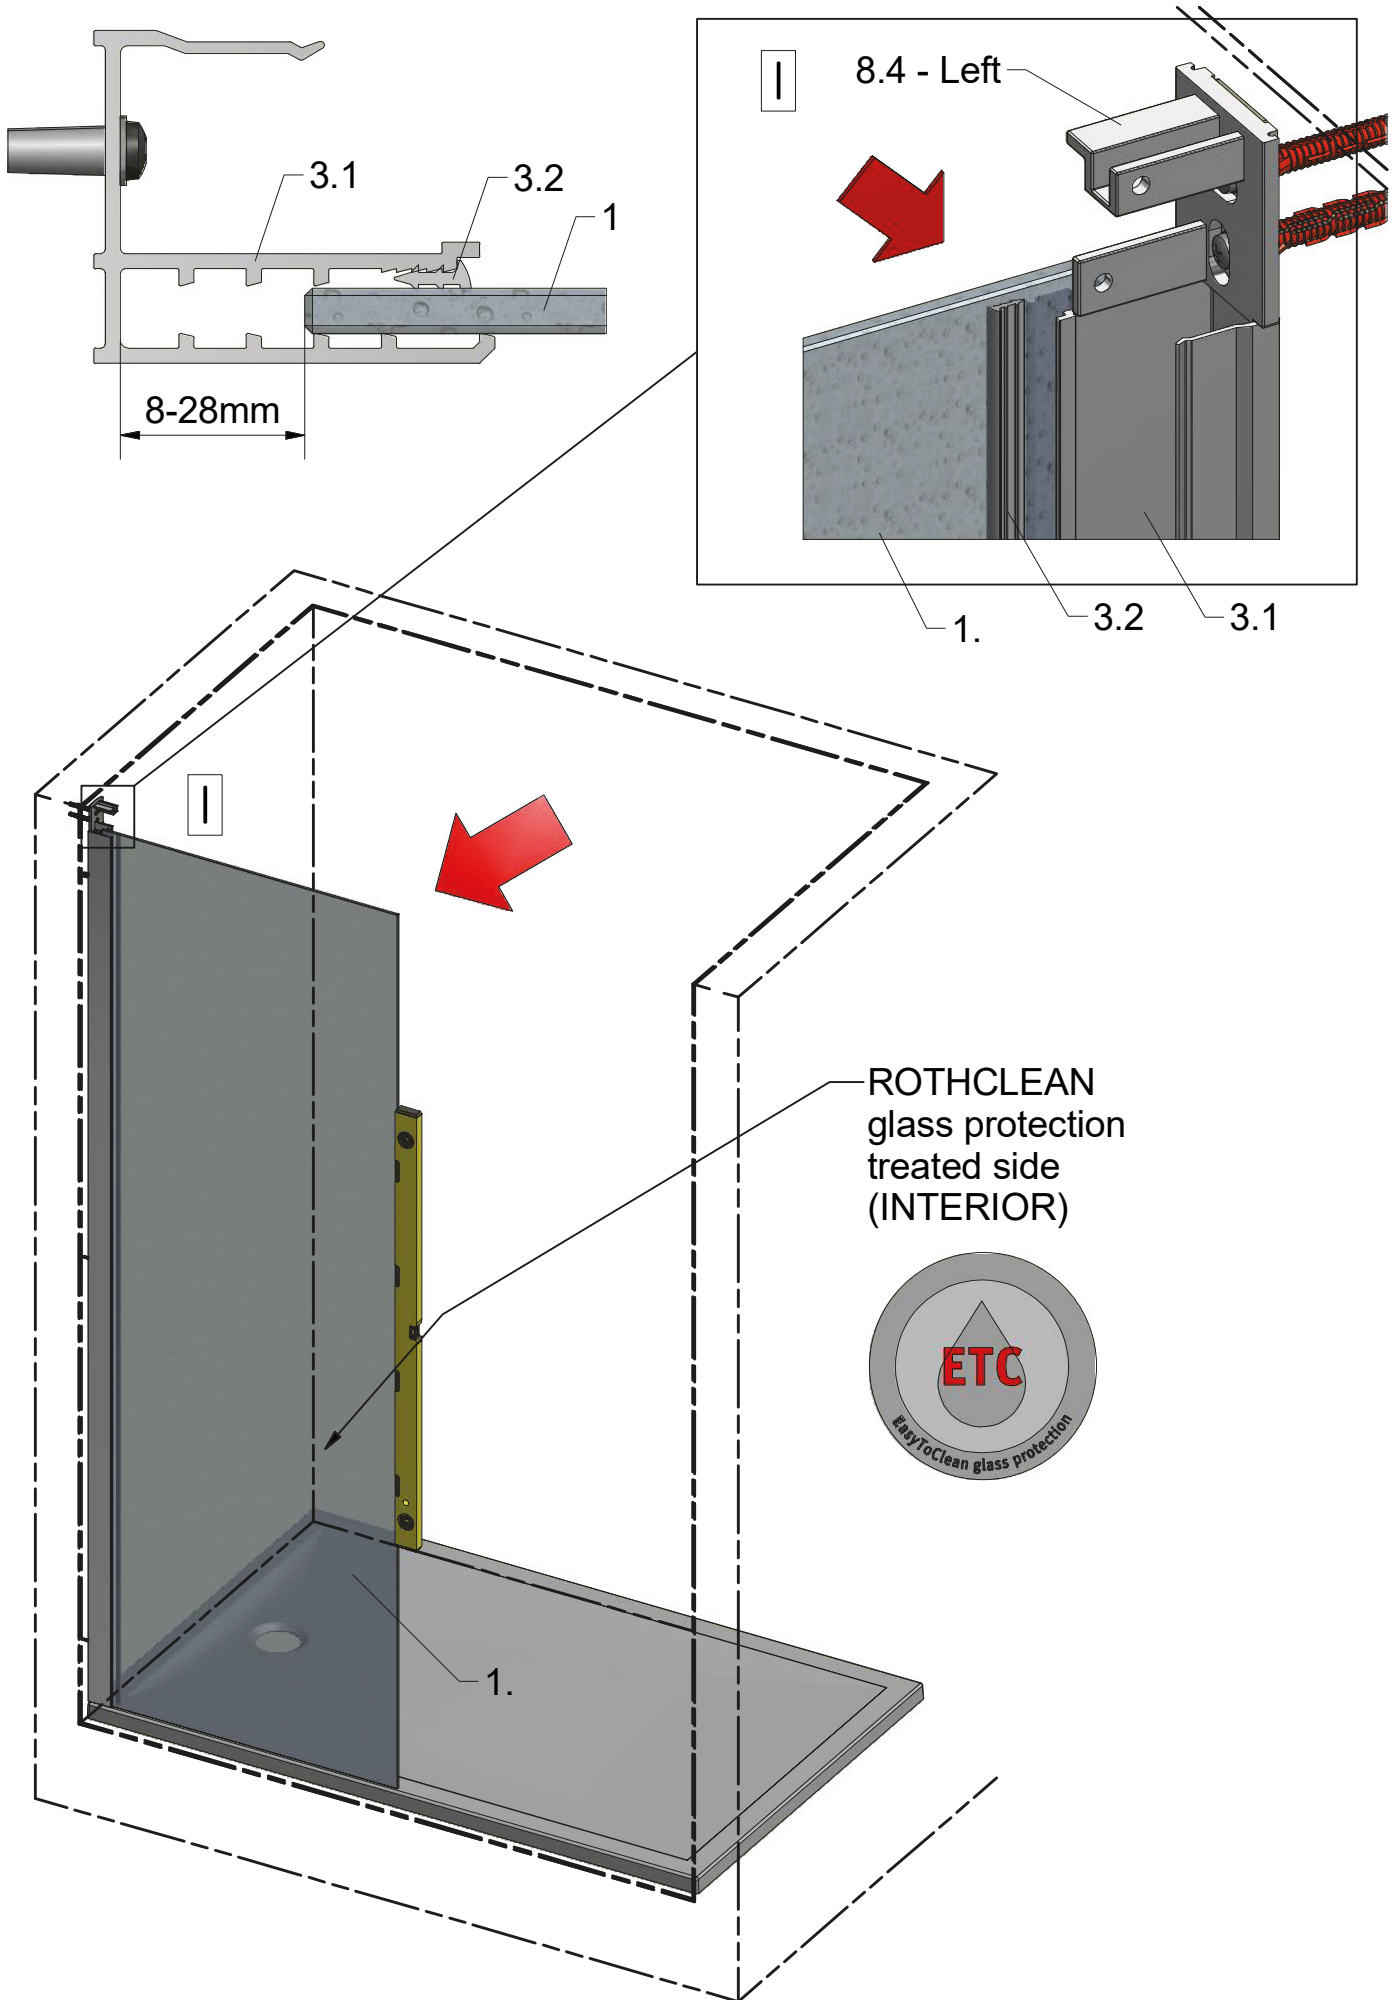

LEFT Installation

RIGHT Installation

(for right installation use 8.4 - Right)

(for right installation use 8.4 - Left)

AC

SILICONE

SILICONE
MIN 100mm

Roth Energy and Sanitary Systems