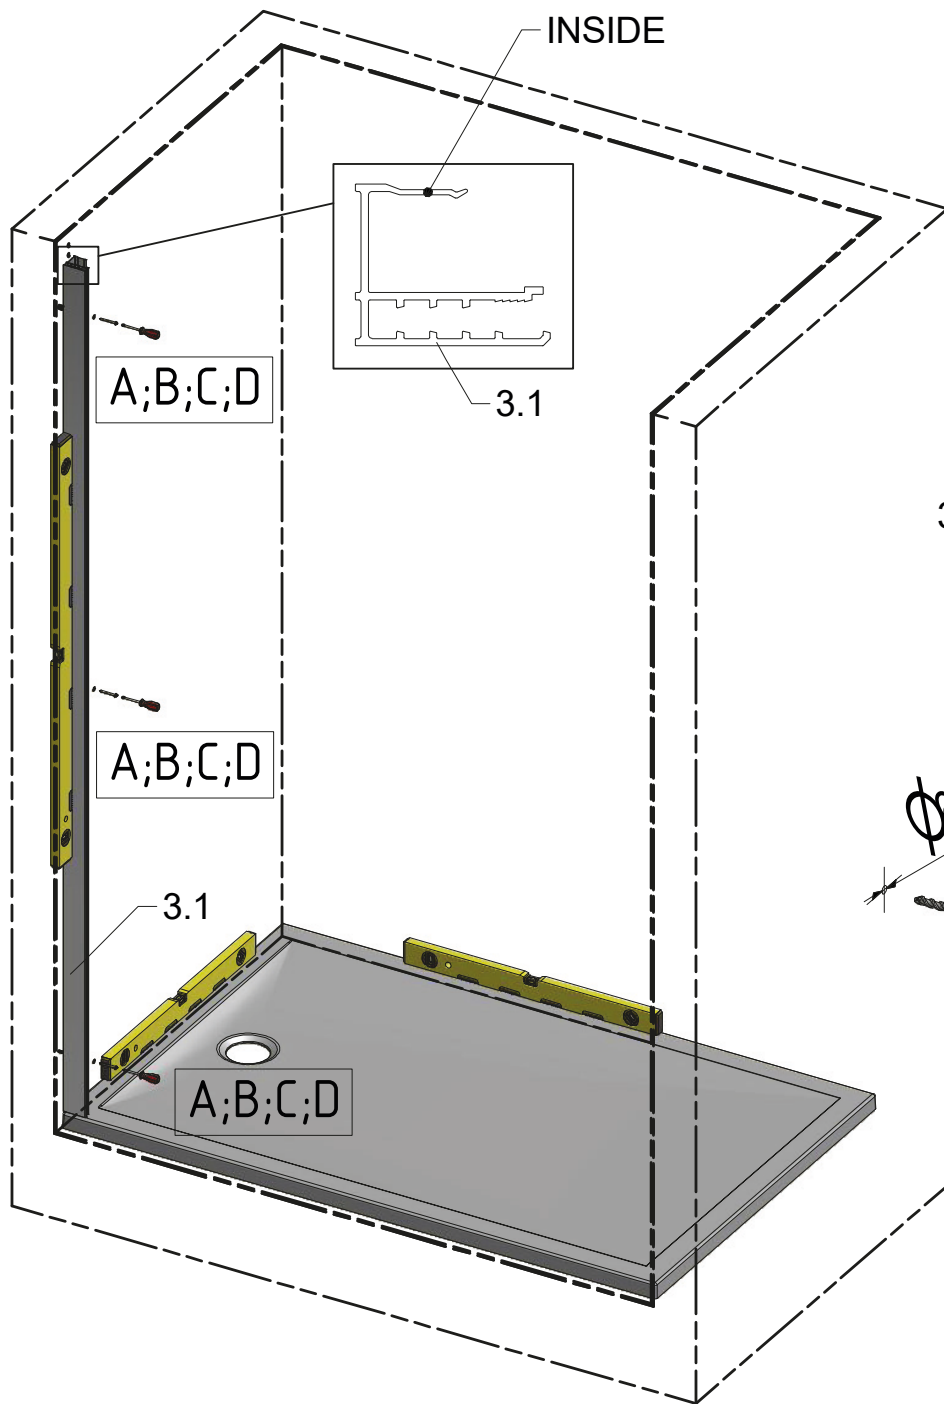

MI FX2	
TYPE	X (mm)
750	725-750
800	775-800
900	875-900
1000	975-1000
1100	1075-1100
1200	1175-1200

Next step in instructions is for left installation
(for right installation - proceed in a mirror image)

LEFT Installation

RIGHT Installation

(for right installation use 8.4 - Right)

(for right installation use 8.4 - Left)

AC

SILICONE

SILICONE
MIN 100mm

Roth Energy and Sanitary Systems