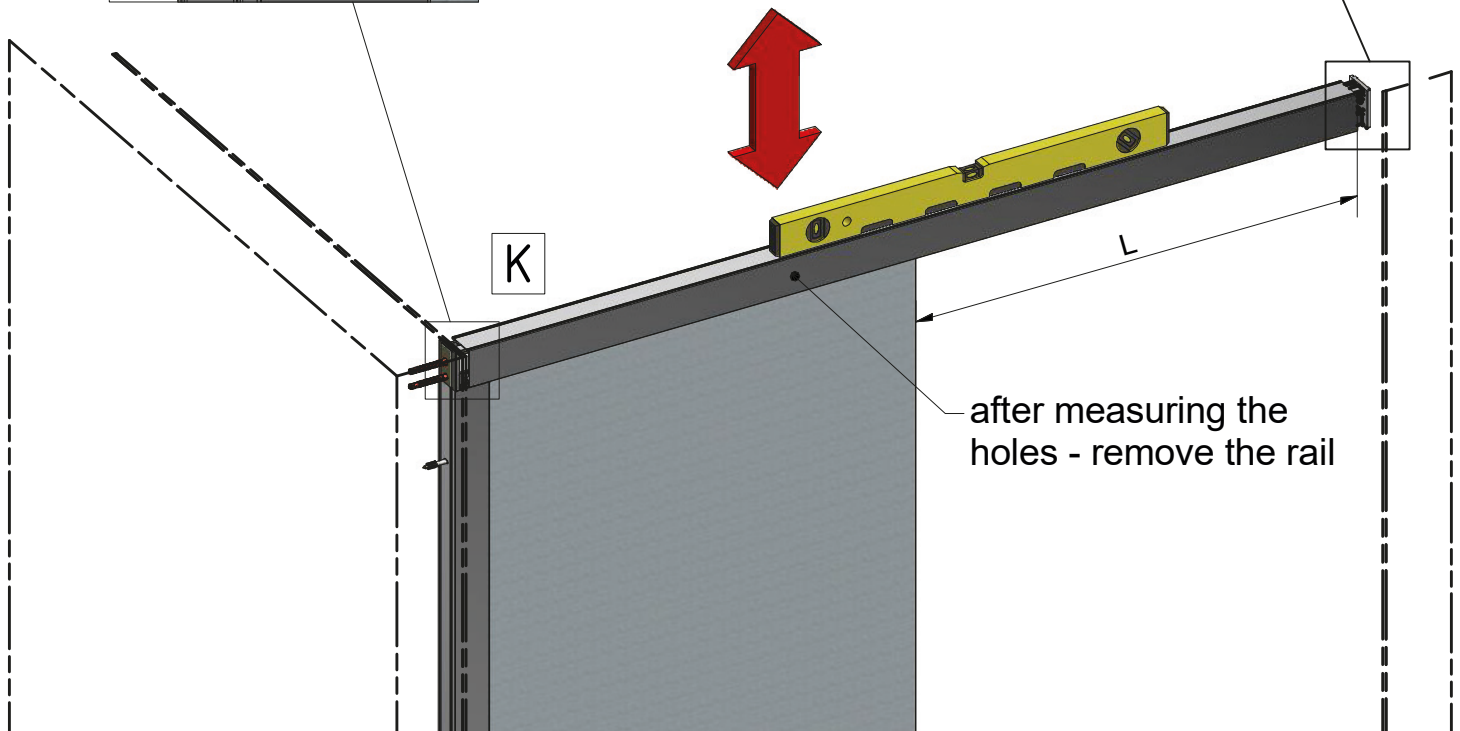

LEFT Installation

RIGHT Installation

(for right installation use 8.4 - Right)

(for right installation use 8.4 - Left)

AC

SILICONE

SILICONE
MIN 100mm

Roth Energy and Sanitary Systems