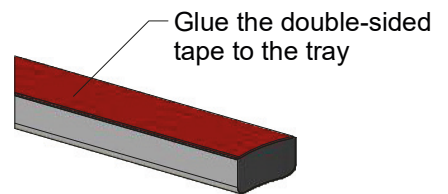

MI FX2	
TYPE	X (mm)
750	725-750
800	775-800
900	875-900
1000	975-1000
1100	1075-1100
1200	1175-1200

Next step in instructions is for left installation
(for right installation - proceed in a mirror image)

LEFT Installation

RIGHT Installation

(for right installation use 8.4 - Right)

(for right installation use 8.4 - Left)

AC

SILICONE

SILICONE
MIN 100mm

Roth Energy and Sanitary Systems