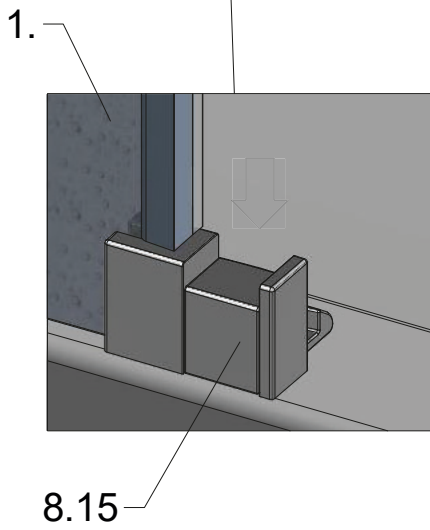

MI FX2	
TYPE	X (mm)
750	725-750
800	775-800
900	875-900
1000	975-1000
1100	1075-1100
1200	1175-1200

Next step in instructions is for left installation
(for right installation - proceed in a mirror image)

LEFT Installation

RIGHT Installation

(for right installation use 8.4 - Right)

(for right installation use 8.4 - Left)

AC

SILICONE

SILICONE
MIN 100mm

Roth Energy and Sanitary Systems