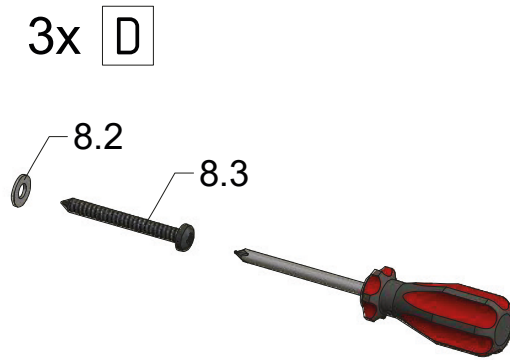

MI D2L / MI D2R + MI FX2

MI D2L/MI D2R		
TYPE	C (mm)	Y (mm)
1000	400	980-1020
1100	450	1080-1120
1200	500	1180-1220
1300	550	1280-1320
1400	600	1380-1420
1500	650	1480-1520
1600	700	1580-1620
1700	750	1680-1720
1800	800	1780-1820

MI FX2	
TYPE	X (mm)
750	725-750
800	775-800
900	875-900
1000	975-1000
1100	1075-1100
1200	1175-1200

Next step in instructions is for left installation
(for right installation - proceed in a mirror image)

LEFT Installation

RIGHT Installation

(for right installation use 8.4 - Right)

(for right installation use 8.4 - Left)

AC

SILICONE

SILICONE
MIN 100mm

Roth Energy and Sanitary Systems