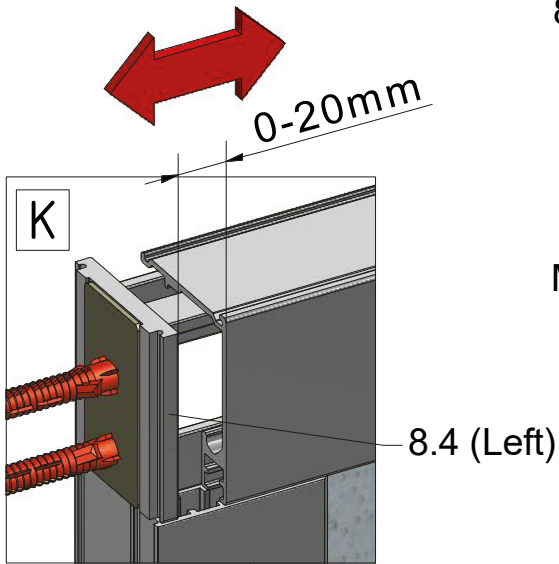

MI FX2	
TYPE	X (mm)
750	725-750
800	775-800
900	875-900
1000	975-1000
1100	1075-1100
1200	1175-1200

Next step in instructions is for left installation
(for right installation - proceed in a mirror image)

LEFT Installation

RIGHT Installation

(for right installation use 8.4 - Right)

(for right installation use 8.4 - Left)

AC

SILICONE

SILICONE
MIN 100mm

Roth Energy and Sanitary Systems