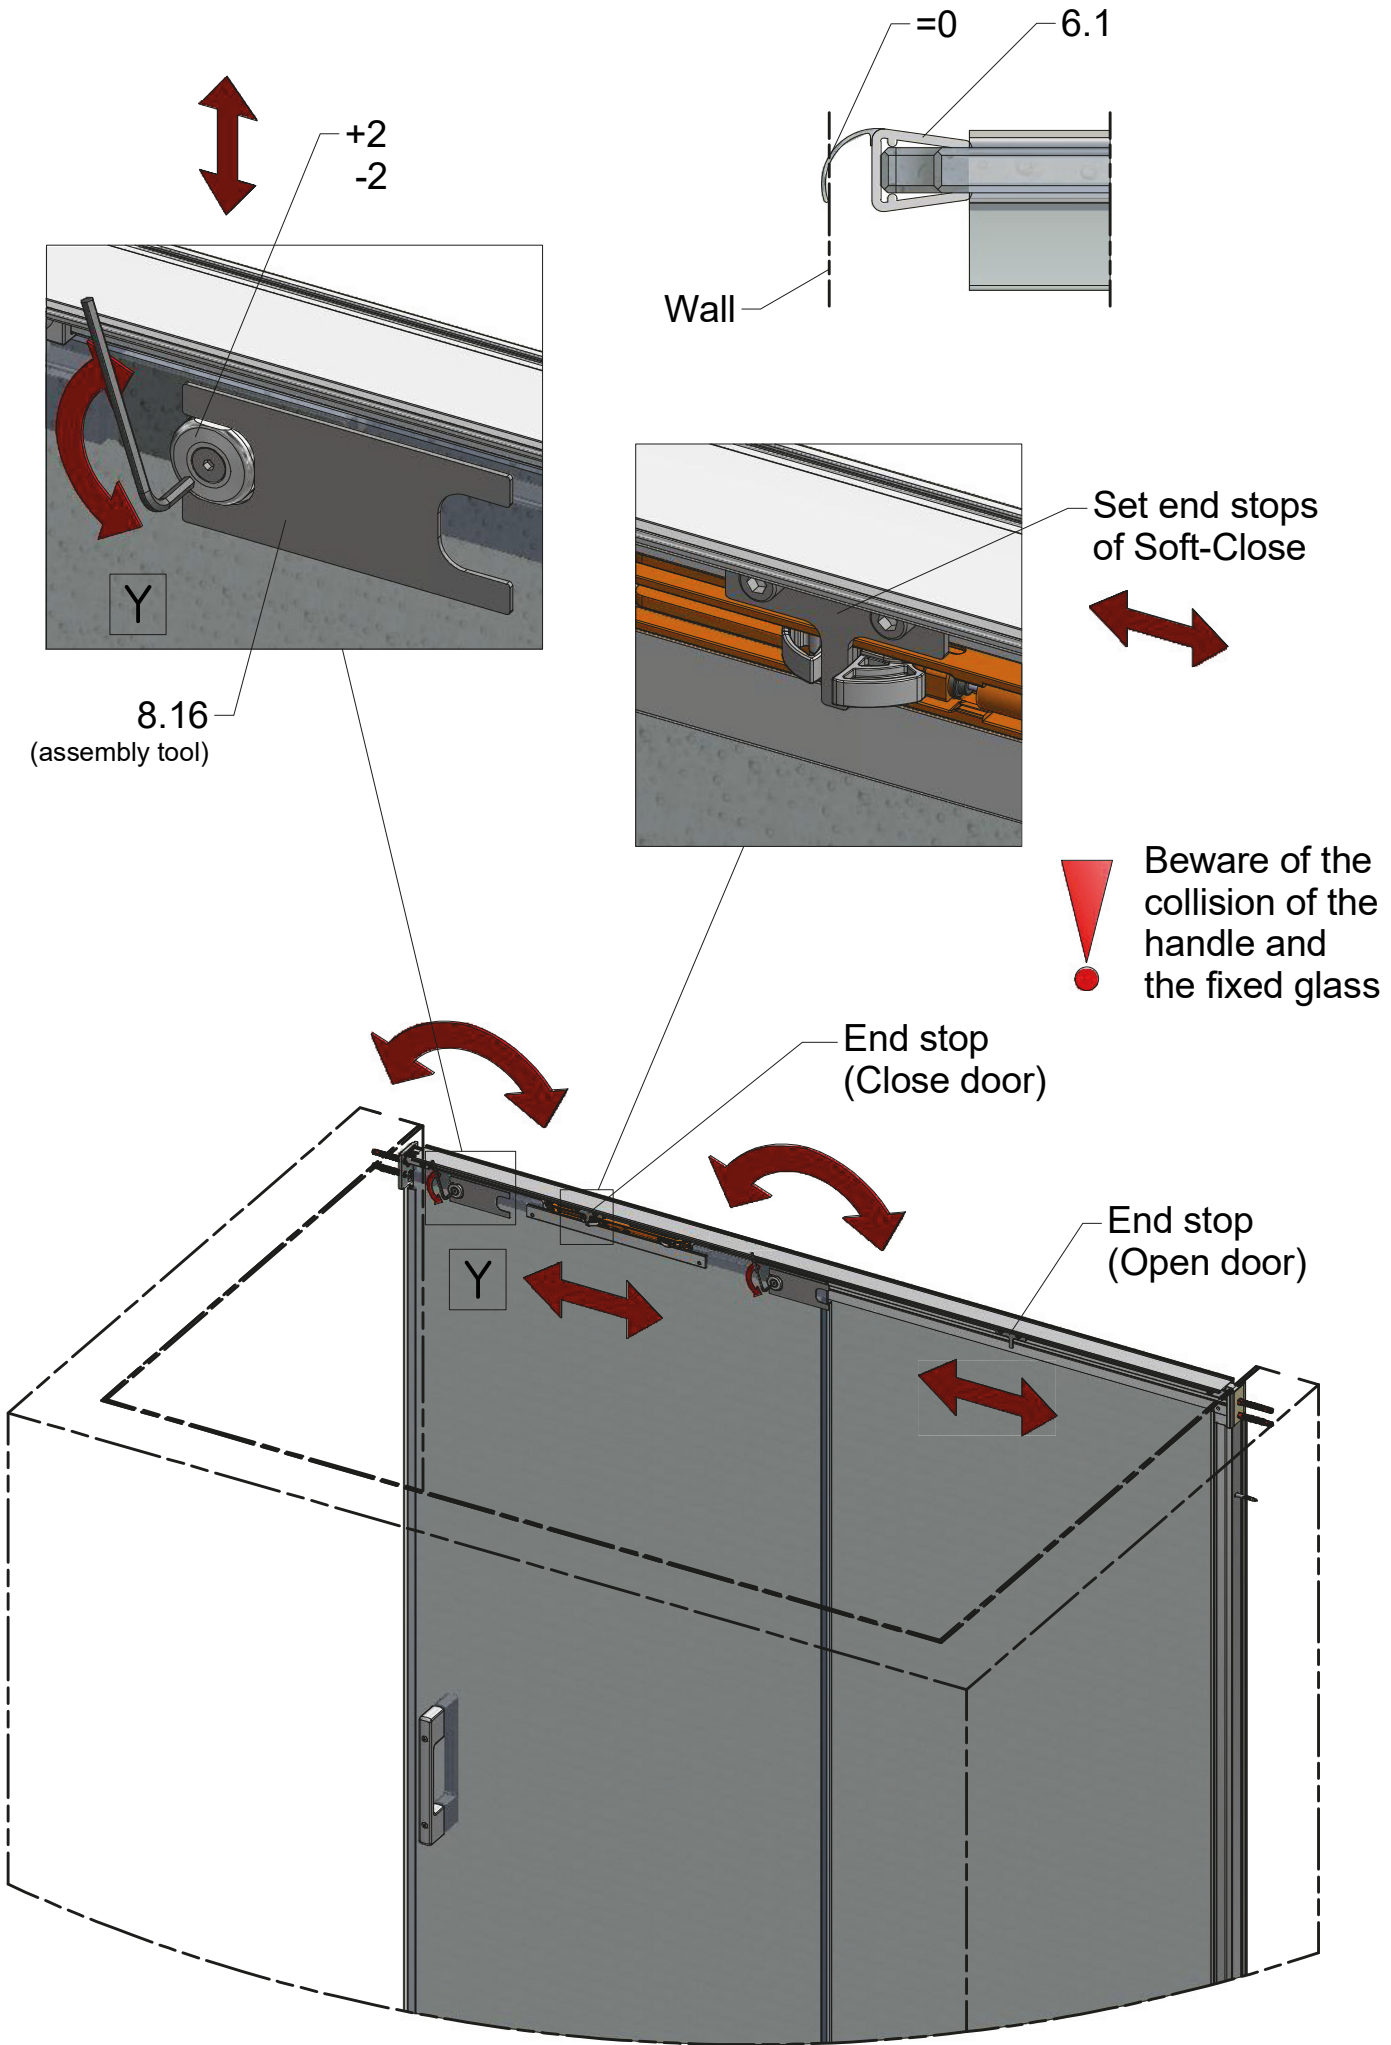

LEFT Installation

RIGHT Installation

(for right installation use 8.4 - Right)

(for right installation use 8.4 - Left)

AC

SILICONE

SILICONE
MIN 100mm

Roth Energy and Sanitary Systems