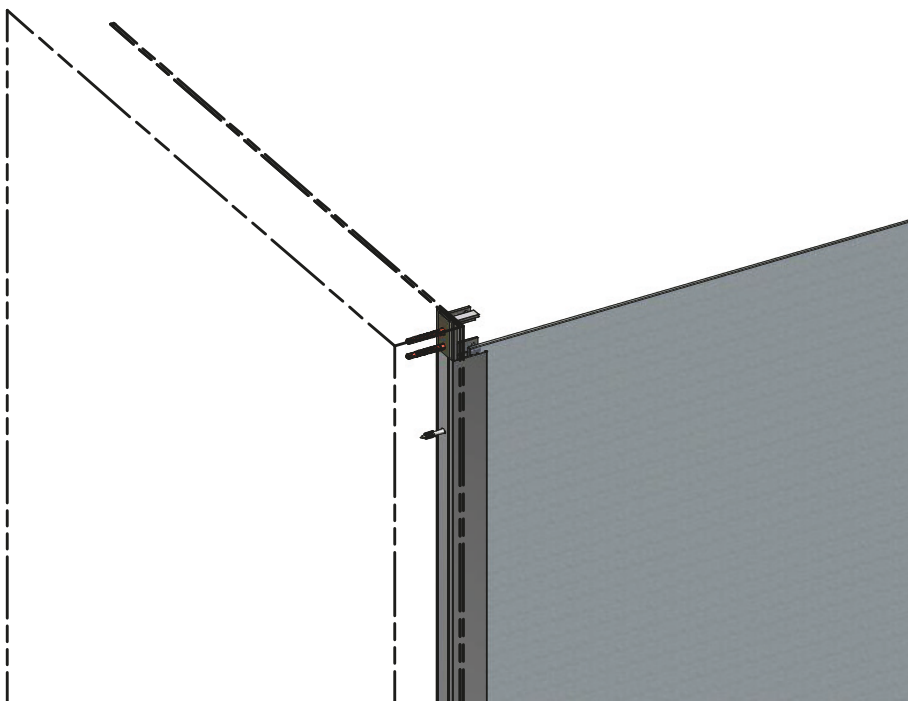

LEFT Installation

RIGHT Installation

(for right installation use 8.4 - Right)

(for right installation use 8.4 - Left)

AC

SILICONE

SILICONE
MIN 100mm

Roth Energy and Sanitary Systems