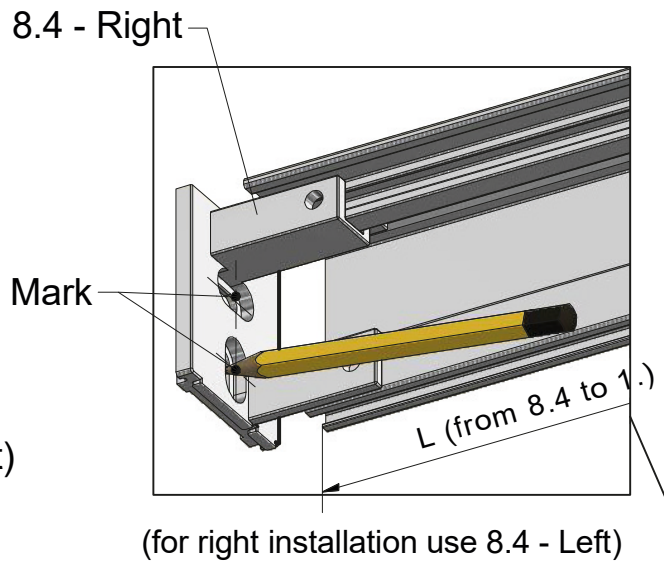

MI FX2	
TYPE	X (mm)
750	725-750
800	775-800
900	875-900
1000	975-1000
1100	1075-1100
1200	1175-1200

Next step in instructions is for left installation
(for right installation - proceed in a mirror image)

LEFT Installation

RIGHT Installation

(for right installation use 8.4 - Right)

(for right installation use 8.4 - Left)

AC

SILICONE

SILICONE
MIN 100mm

Roth Energy and Sanitary Systems