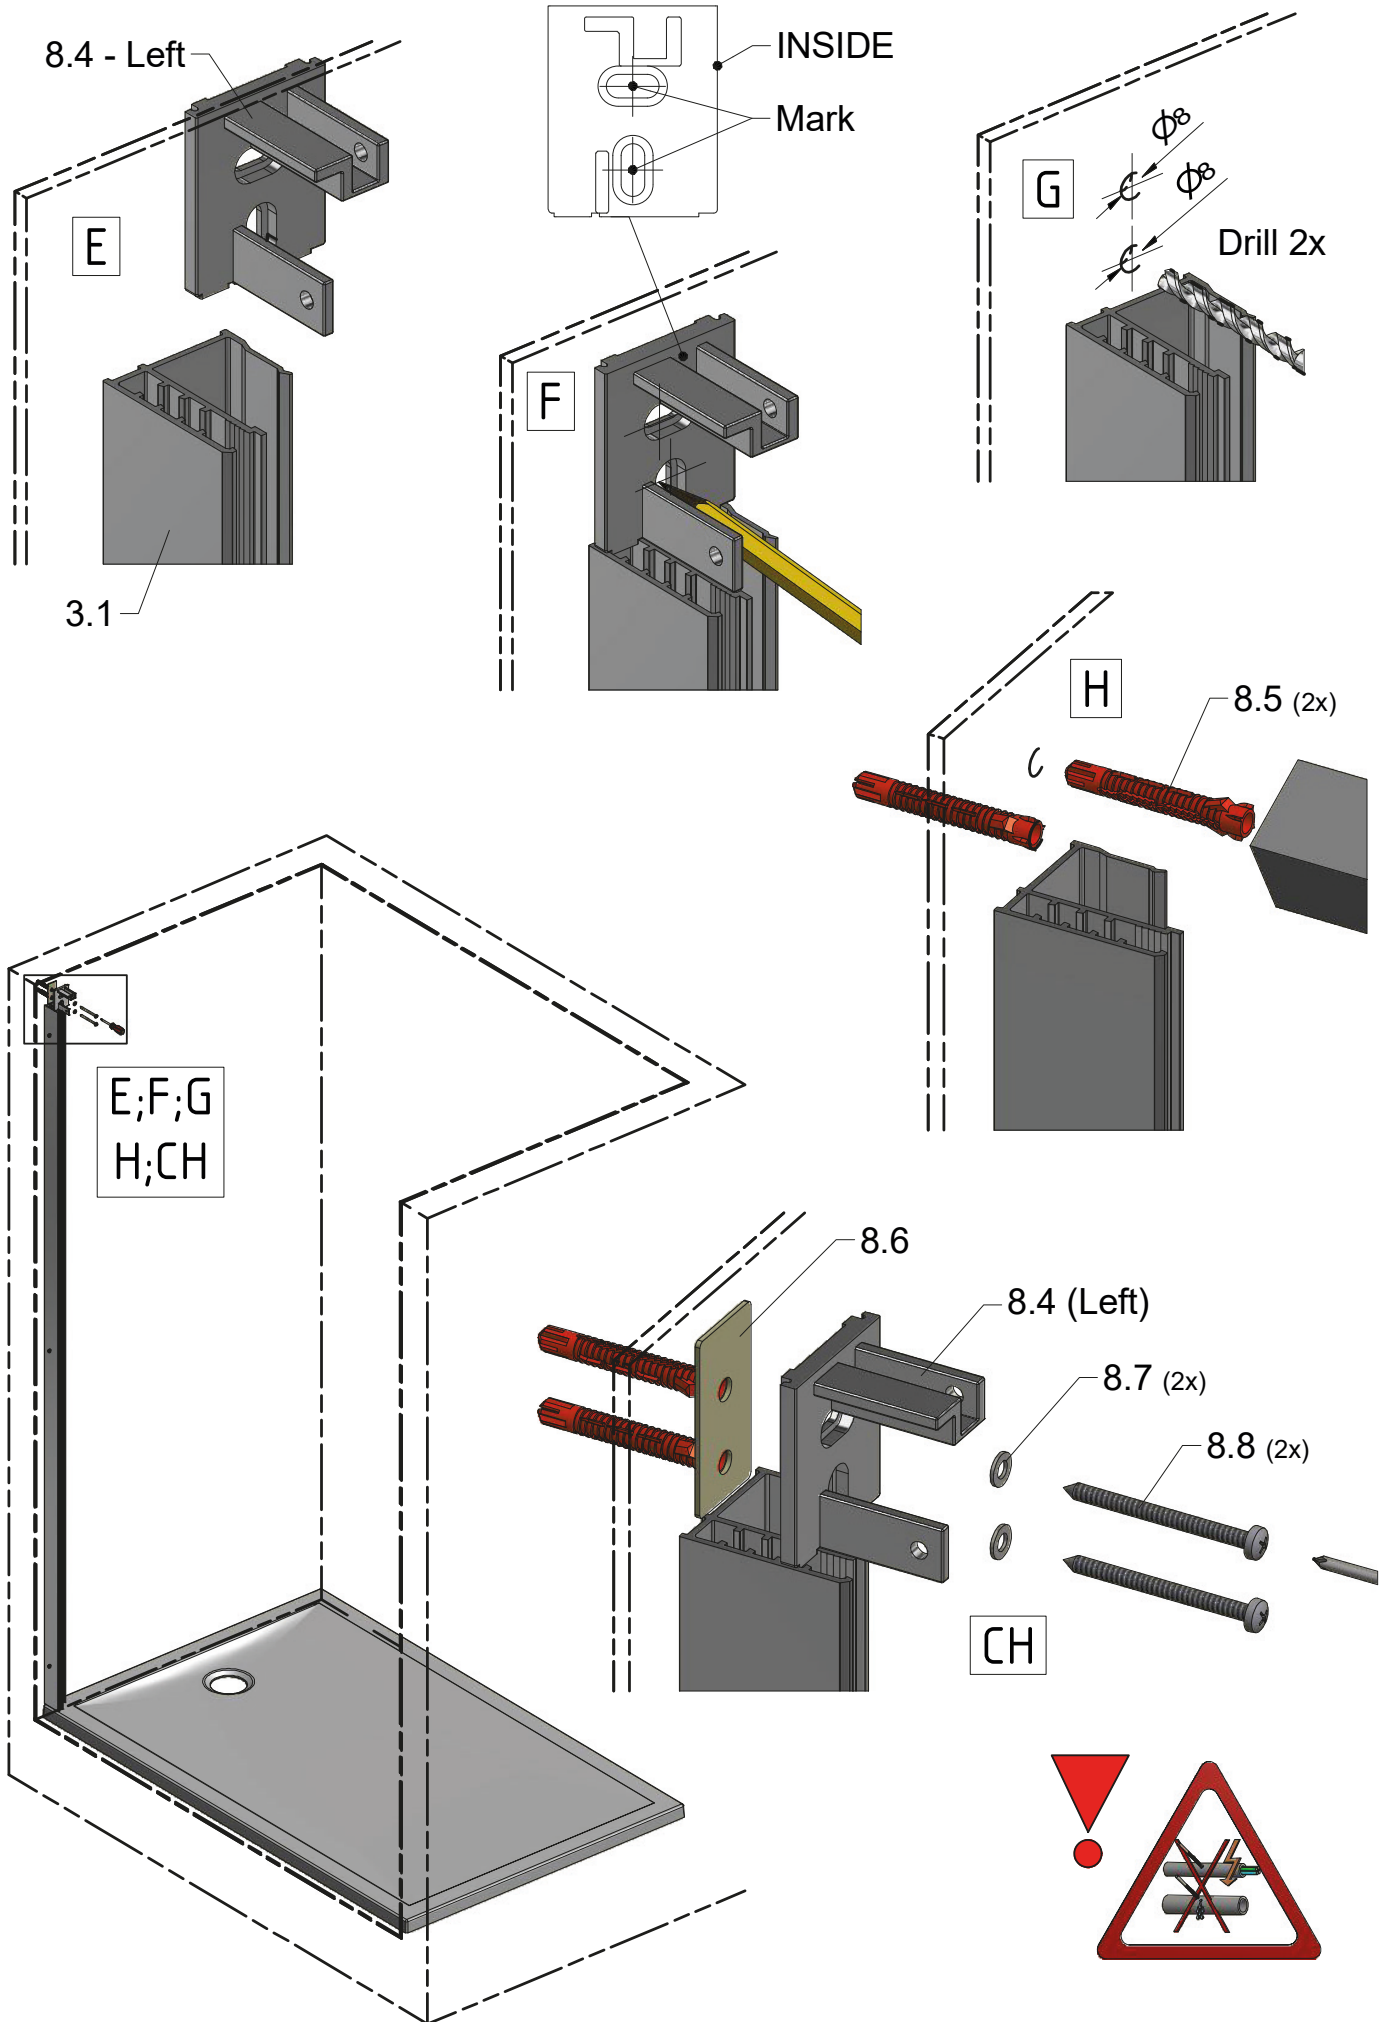

MI FX2	
TYPE	X (mm)
750	725-750
800	775-800
900	875-900
1000	975-1000
1100	1075-1100
1200	1175-1200

Next step in instructions is for left installation
(for right installation - proceed in a mirror image)

LEFT Installation

RIGHT Installation

(for right installation use 8.4 - Right)

(for right installation use 8.4 - Left)

AC

SILICONE

SILICONE
MIN 100mm

Roth Energy and Sanitary Systems