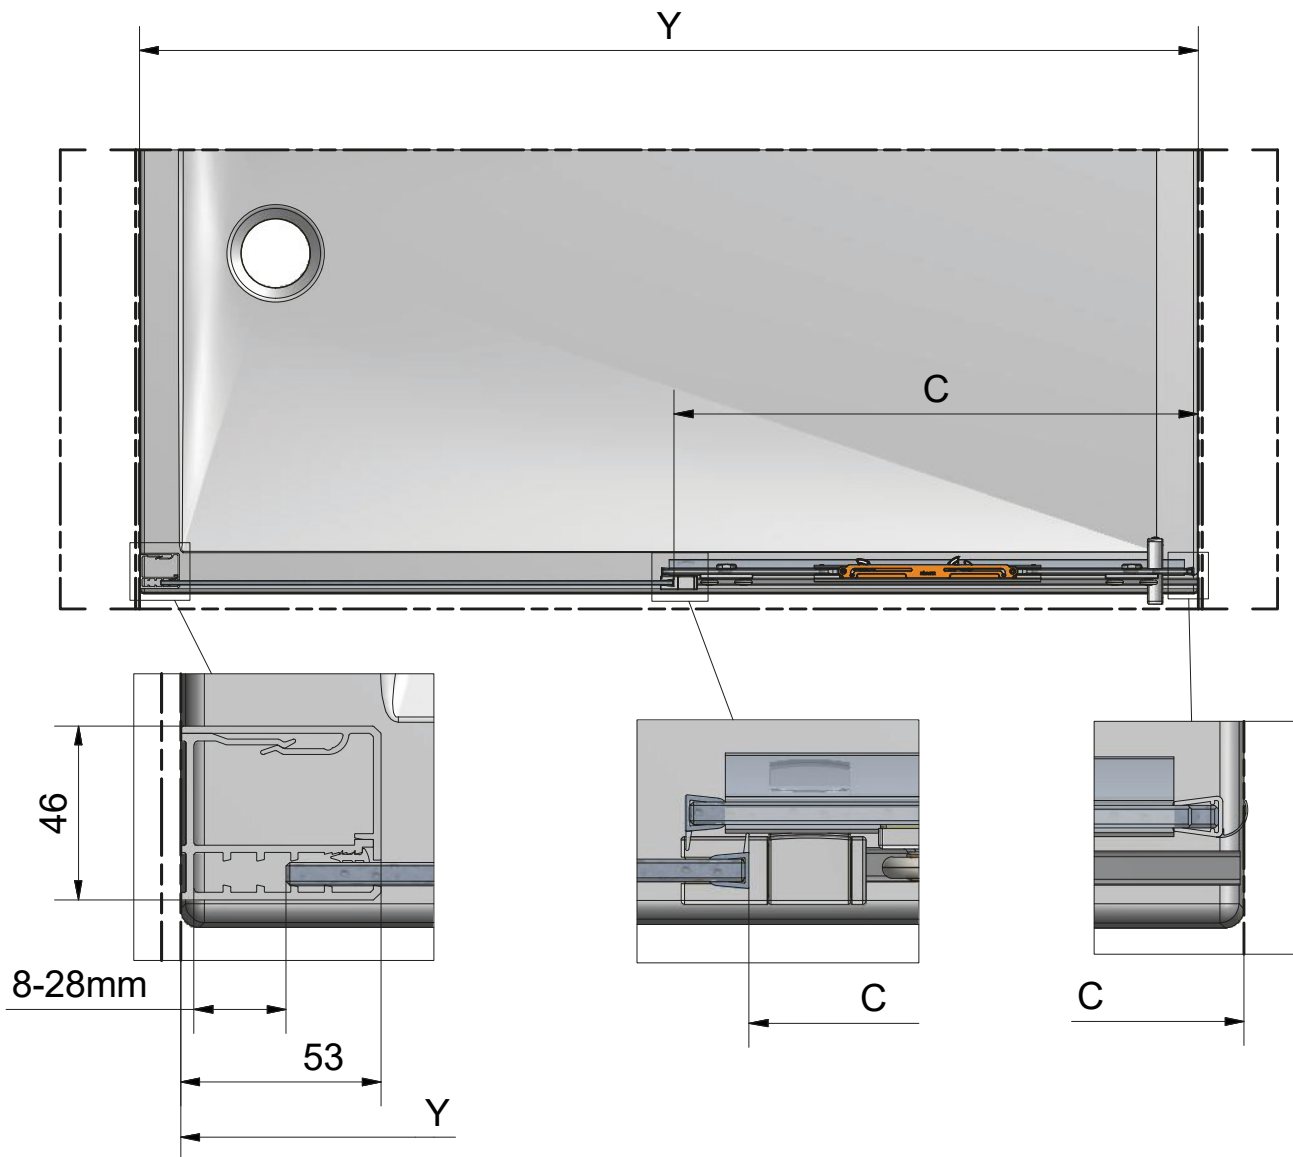

MI D2L / MI D2R

MI D2L/MI D2R		
TYPE	C (mm)	Y (mm)
1000	400	970-1010
1100	450	1070-1110
1200	500	1170-1210
1300	550	1270-1310
1400	600	1370-1410
1500	650	1470-1510
1600	700	1570-1610
1700	750	1670-1710
1800	800	1770-1810