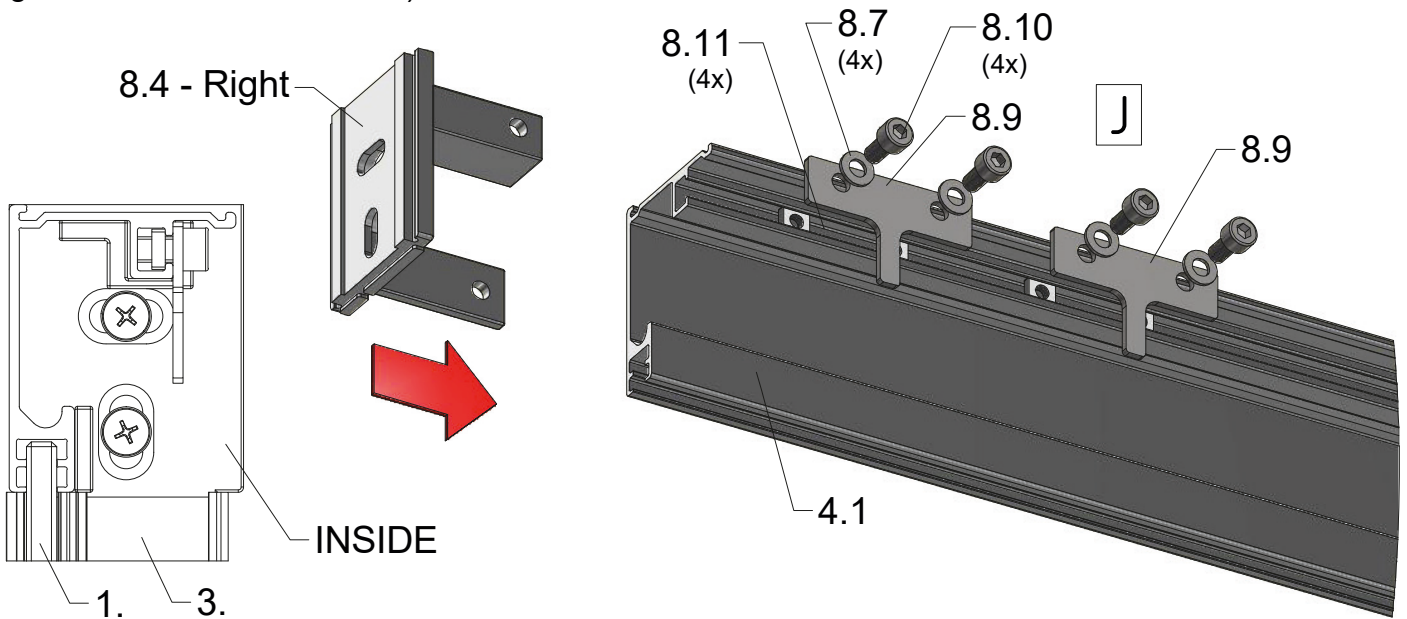

MI FX2	
TYPE	X (mm)
750	725-750
800	775-800
900	875-900
1000	975-1000
1100	1075-1100
1200	1175-1200

Next step in instructions is for left installation
(for right installation - proceed in a mirror image)

LEFT Installation

RIGHT Installation

(for right installation use 8.4 - Right)

(for right installation use 8.4 - Left)

AC

SILICONE

SILICONE
MIN 100mm

Roth Energy and Sanitary Systems