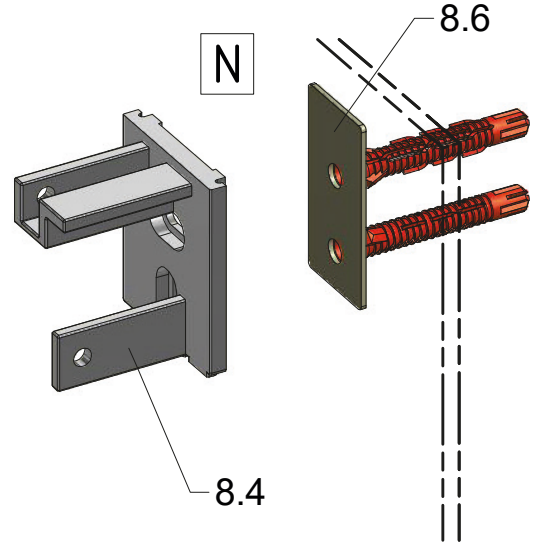

MI FX2	
TYPE	X (mm)
750	725-750
800	775-800
900	875-900
1000	975-1000
1100	1075-1100
1200	1175-1200

Next step in instructions is for left installation
(for right installation - proceed in a mirror image)

LEFT Installation

RIGHT Installation

(for right installation use 8.4 - Right)

(for right installation use 8.4 - Left)

AC

SILICONE

SILICONE
MIN 100mm

Roth Energy and Sanitary Systems