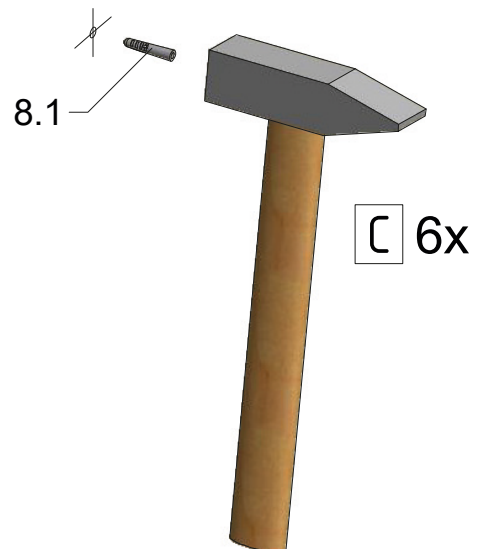

MI D2L / MI D2R + MI FX2

MI D2L/MI D2R		
TYPE	C (mm)	Y (mm)
1000	400	980-1020
1100	450	1080-1120
1200	500	1180-1220
1300	550	1280-1320
1400	600	1380-1420
1500	650	1480-1520
1600	700	1580-1620
1700	750	1680-1720
1800	800	1780-1820

MI FX2	
TYPE	X (mm)
750	725-750
800	775-800
900	875-900
1000	975-1000
1100	1075-1100
1200	1175-1200

Next step in instructions is for left installation
(for right installation - proceed in a mirror image)

LEFT Installation

RIGHT Installation

(for right installation use 8.4 - Right)

(for right installation use 8.4 - Left)

AC

SILICONE

SILICONE
MIN 100mm

Roth Energy and Sanitary Systems