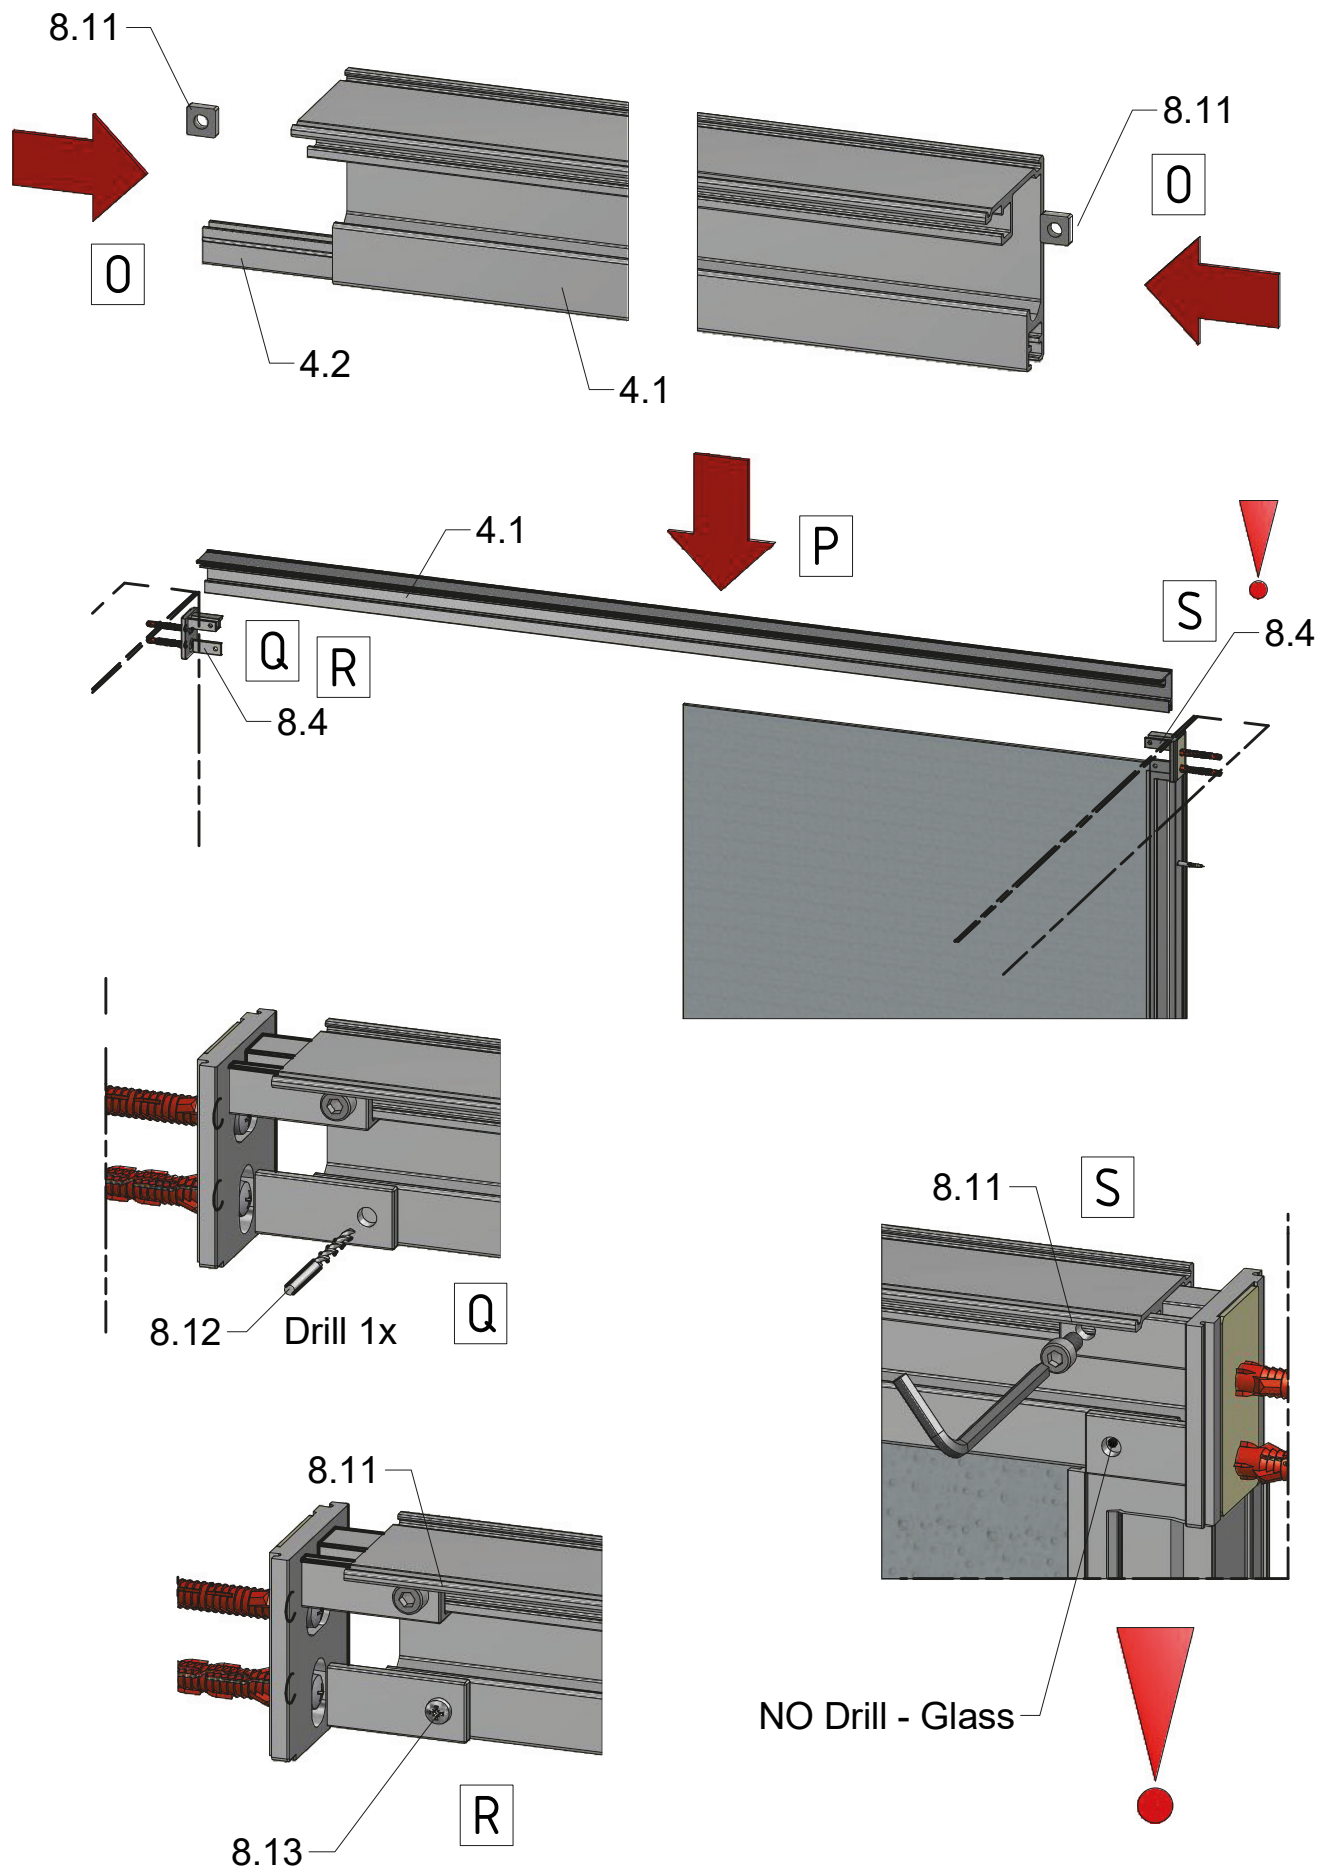

MI FX2	
TYPE	X (mm)
750	725-750
800	775-800
900	875-900
1000	975-1000
1100	1075-1100
1200	1175-1200

Next step in instructions is for left installation
(for right installation - proceed in a mirror image)

LEFT Installation

RIGHT Installation

(for right installation use 8.4 - Right)

(for right installation use 8.4 - Left)

AC

SILICONE

SILICONE
MIN 100mm

Roth Energy and Sanitary Systems