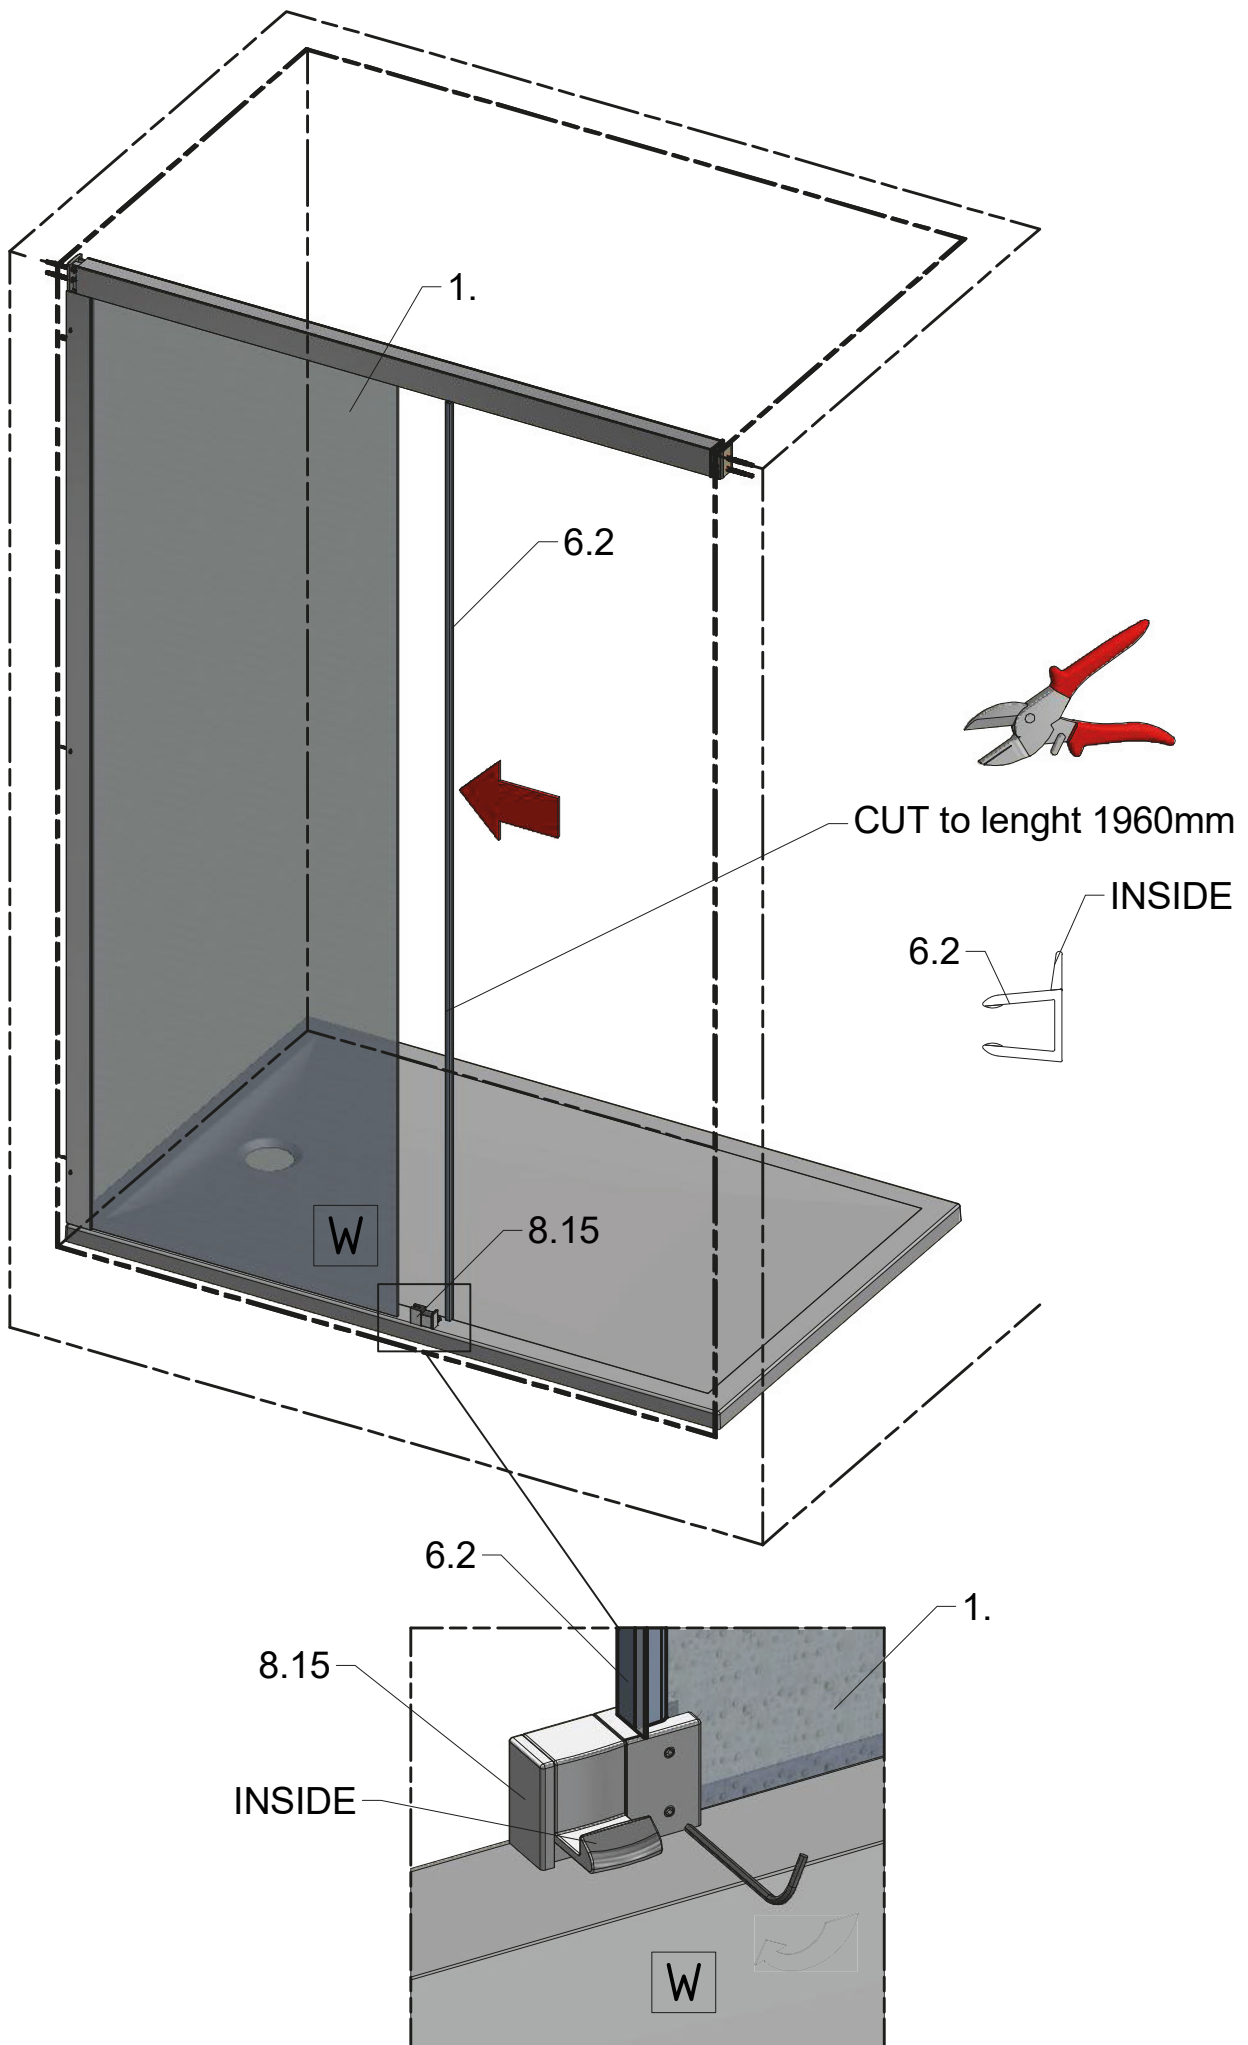

MI FX2	
TYPE	X (mm)
750	725-750
800	775-800
900	875-900
1000	975-1000
1100	1075-1100
1200	1175-1200

Next step in instructions is for left installation
(for right installation - proceed in a mirror image)

LEFT Installation

RIGHT Installation

(for right installation use 8.4 - Right)

(for right installation use 8.4 - Left)

AC

SILICONE

SILICONE
MIN 100mm

Roth Energy and Sanitary Systems