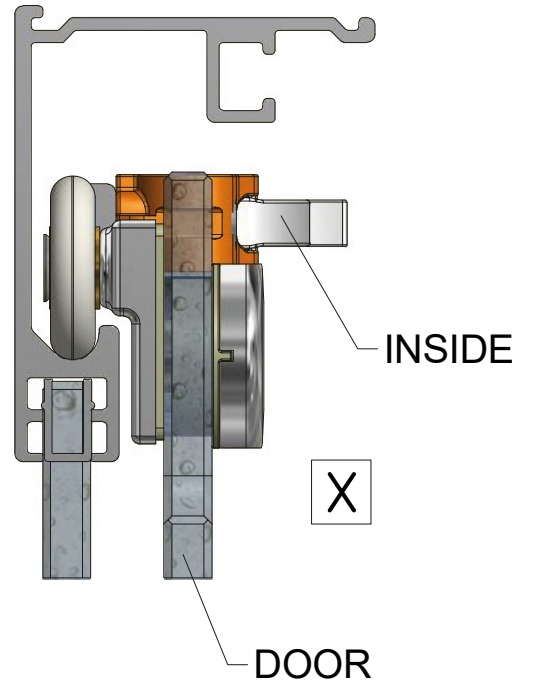

MI FX2	
TYPE	X (mm)
750	725-750
800	775-800
900	875-900
1000	975-1000
1100	1075-1100
1200	1175-1200

Next step in instructions is for left installation
(for right installation - proceed in a mirror image)

LEFT Installation

RIGHT Installation

(for right installation use 8.4 - Right)

(for right installation use 8.4 - Left)

AC

SILICONE

SILICONE
MIN 100mm

Roth Energy and Sanitary Systems