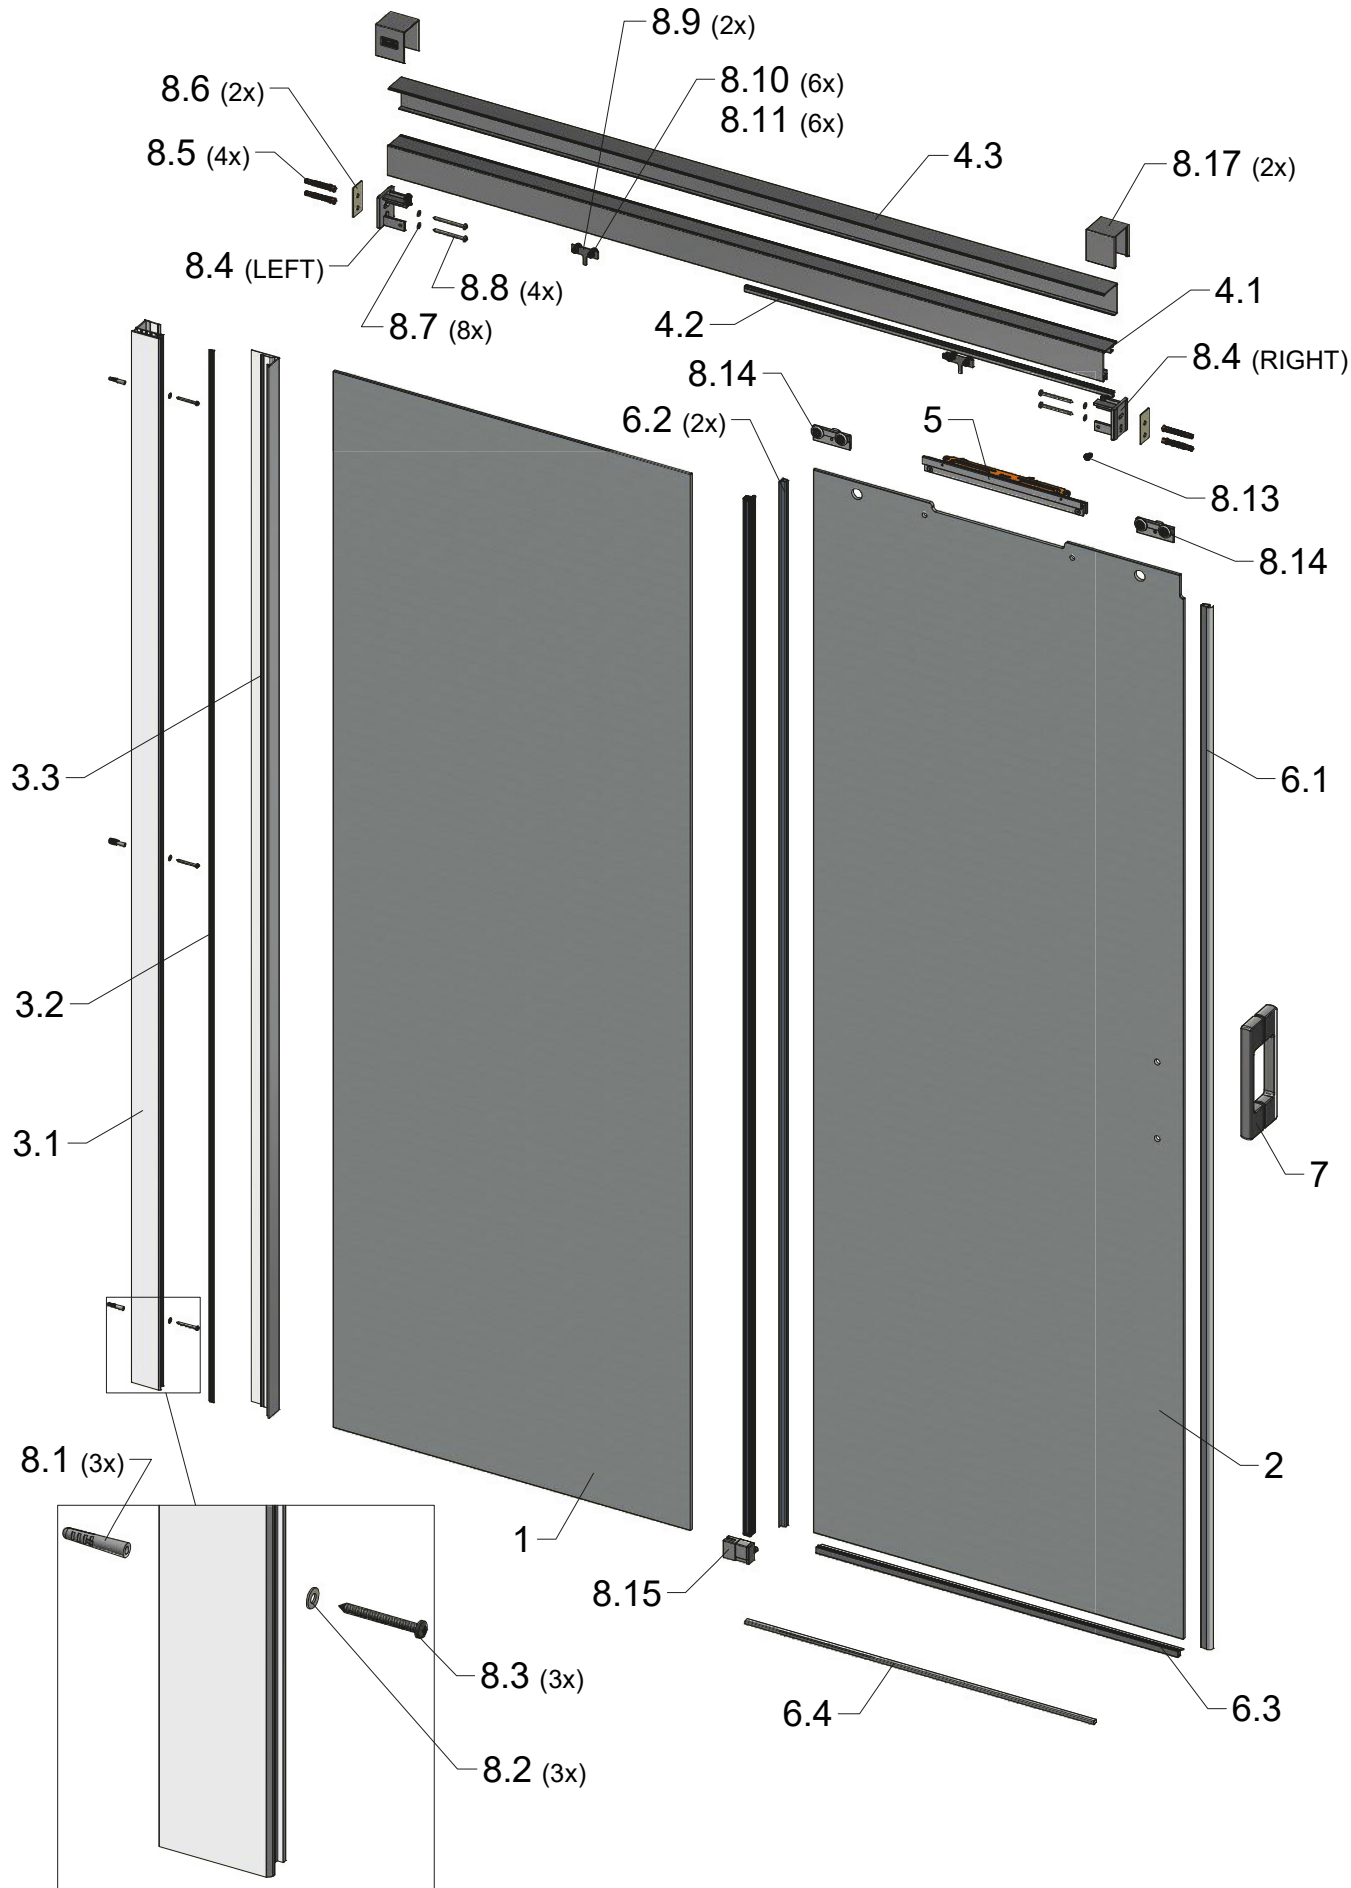

MI D2L / MI D2R