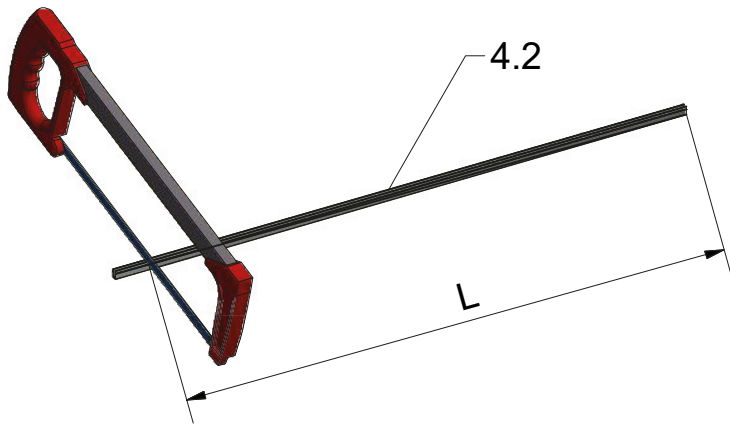

MI FX2	
TYPE	X (mm)
750	725-750
800	775-800
900	875-900
1000	975-1000
1100	1075-1100
1200	1175-1200

Next step in instructions is for left installation
(for right installation - proceed in a mirror image)

LEFT Installation

RIGHT Installation

(for right installation use 8.4 - Right)

(for right installation use 8.4 - Left)

AC

SILICONE

SILICONE
MIN 100mm

Roth Energy and Sanitary Systems