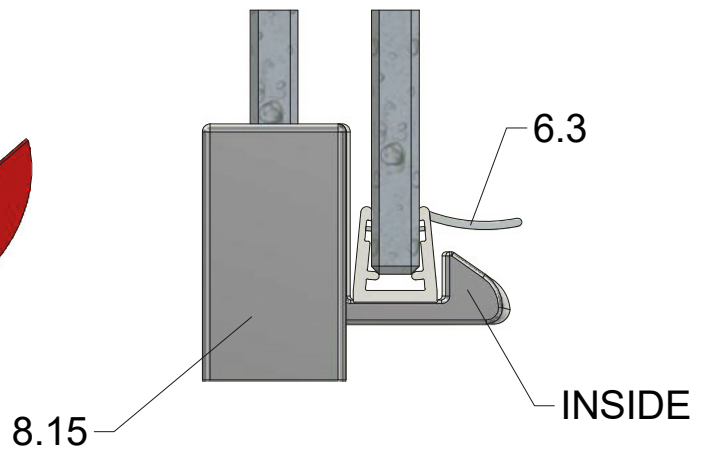

MI FX2	
TYPE	X (mm)
750	725-750
800	775-800
900	875-900
1000	975-1000
1100	1075-1100
1200	1175-1200

Next step in instructions is for left installation
(for right installation - proceed in a mirror image)

LEFT Installation

RIGHT Installation

(for right installation use 8.4 - Right)

(for right installation use 8.4 - Left)

AC

SILICONE

SILICONE
MIN 100mm

Roth Energy and Sanitary Systems