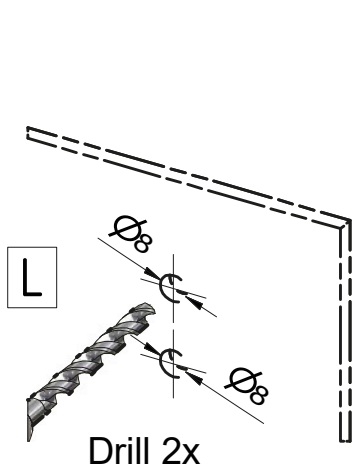

MI FX2	
TYPE	X (mm)
750	725-750
800	775-800
900	875-900
1000	975-1000
1100	1075-1100
1200	1175-1200

Next step in instructions is for left installation
(for right installation - proceed in a mirror image)

LEFT Installation

RIGHT Installation

(for right installation use 8.4 - Right)

(for right installation use 8.4 - Left)

AC

SILICONE

SILICONE
MIN 100mm

Roth Energy and Sanitary Systems