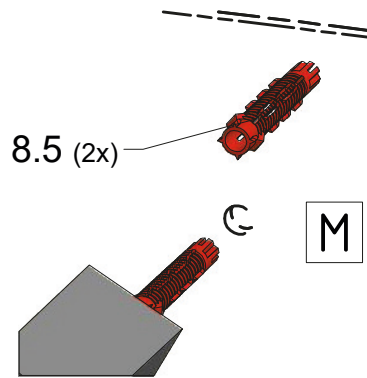

MI FX2	
TYPE	X (mm)
750	725-750
800	775-800
900	875-900
1000	975-1000
1100	1075-1100
1200	1175-1200

Next step in instructions is for left installation
(for right installation - proceed in a mirror image)

LEFT Installation

RIGHT Installation

(for right installation use 8.4 - Right)

(for right installation use 8.4 - Left)

AC

SILICONE

SILICONE
MIN 100mm

Roth Energy and Sanitary Systems